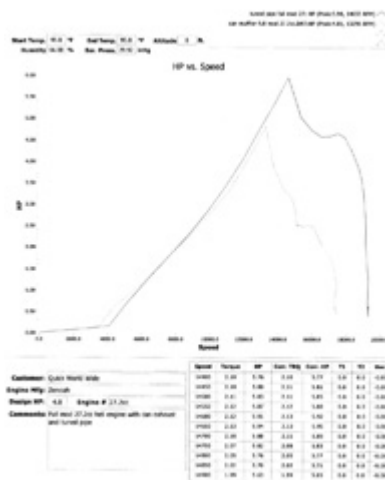

New QWW Fully Modified Zenoah Engines 5.94 HP Peak!

Full Mod 27.2cc Heli Engine Specs

1. Machined crank case to accept 2mm stuffed stroker crank
2. Machine combustion chamber for 2mm stroker
3. Reshape piston
4. Lighten the piston
5. Relieve the piston to prevent seizing
6. Modify the intake port for better flow
7. Adjust intake timing to our specs
8. Resurface all ports
9. Modify transfer ports for better flow
10. Enlarge and reshape exhaust port
11. Adjust the exhaust timing to our specs
12. Install all new gaskets and c-clips when engine is assembled

Engine Includes Walbro 813 carburetor & Magneto

Fully Warranted (Will be repaired if under normal operation something fails.)

Fully Modified Zenoah Engine 27.2cc $479.99