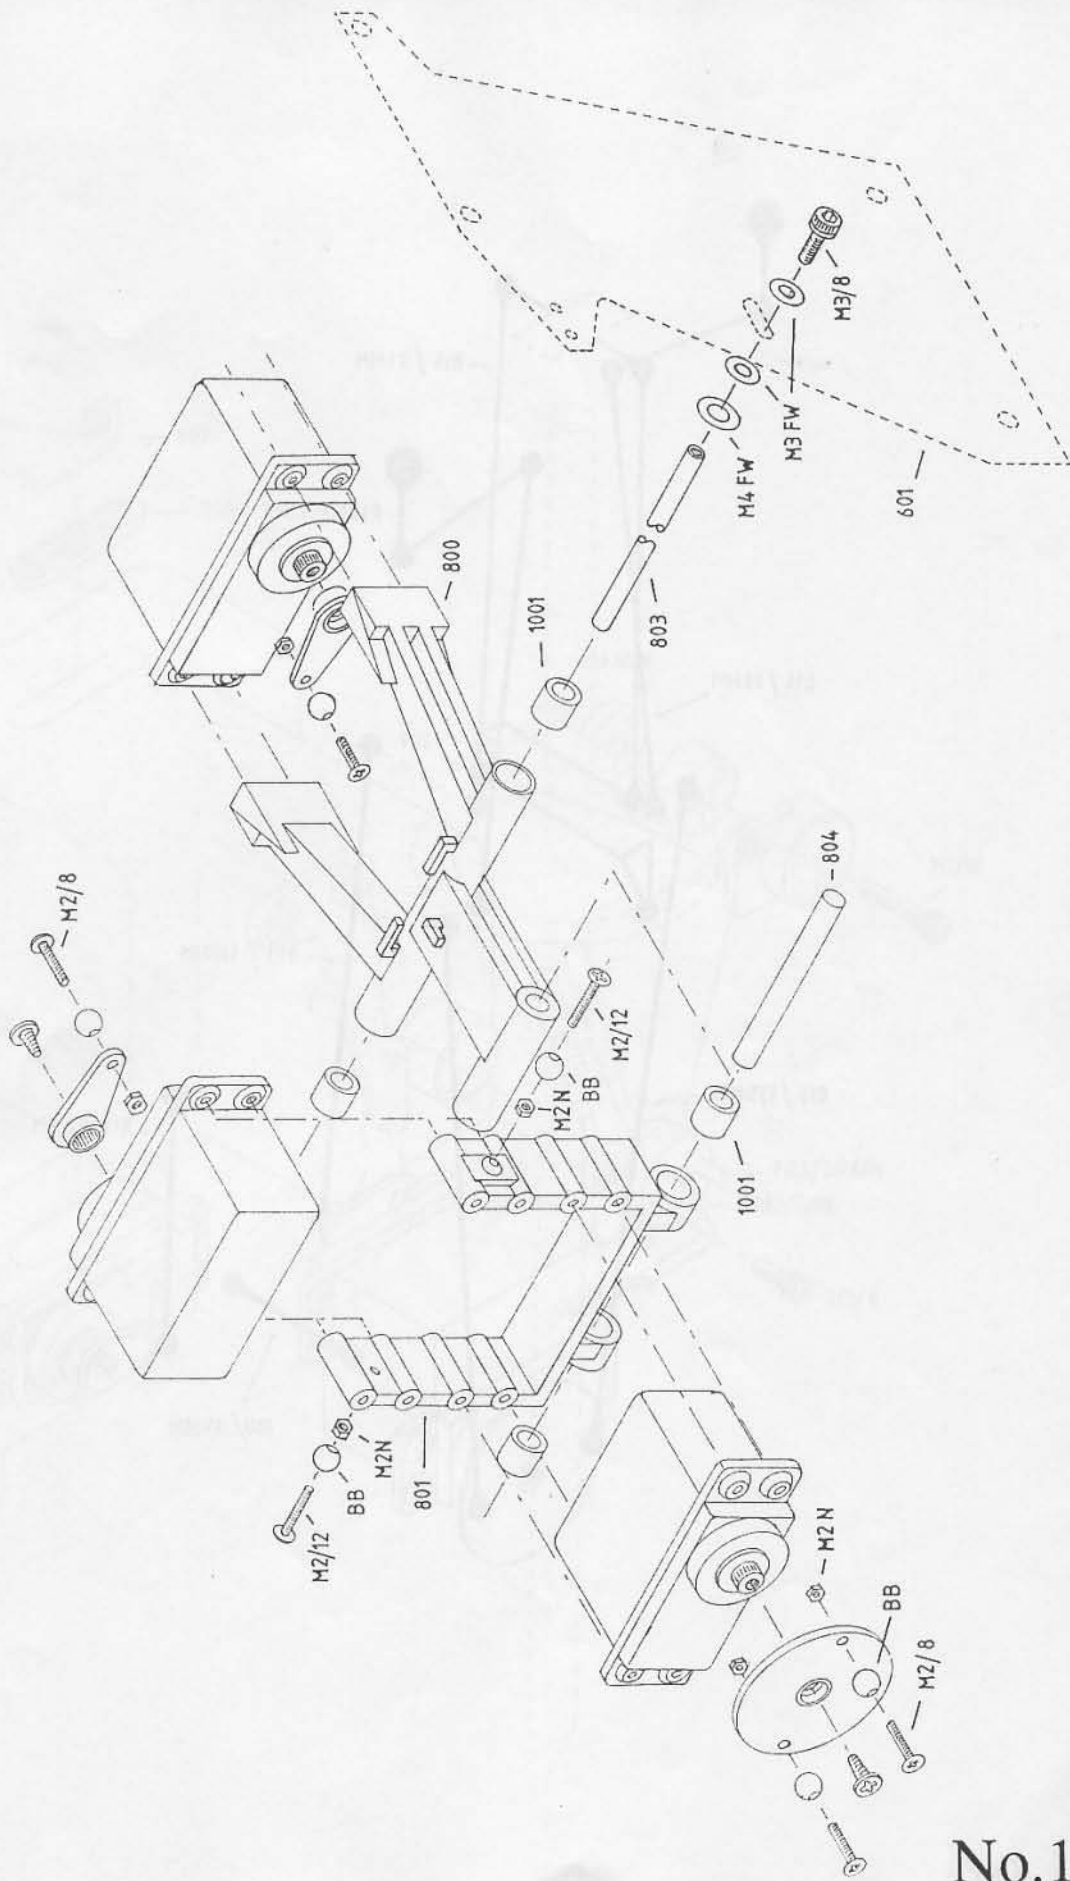

***MAVERICK***  
***ASSEMBLY DIAGRAMS***

TAILROTOR  
CONTROL  
14 mm

THROTTLE  
CONTROL  
12 mm

COLLECTIVE  
PITCH  
12 mm

FORE & AFT  
CYCLIC  
14 mm

LEFT & RIGHT  
CYCLIC  
12 mm

1

4

2

5

3

6

BLADE COVERING SEQUENCE