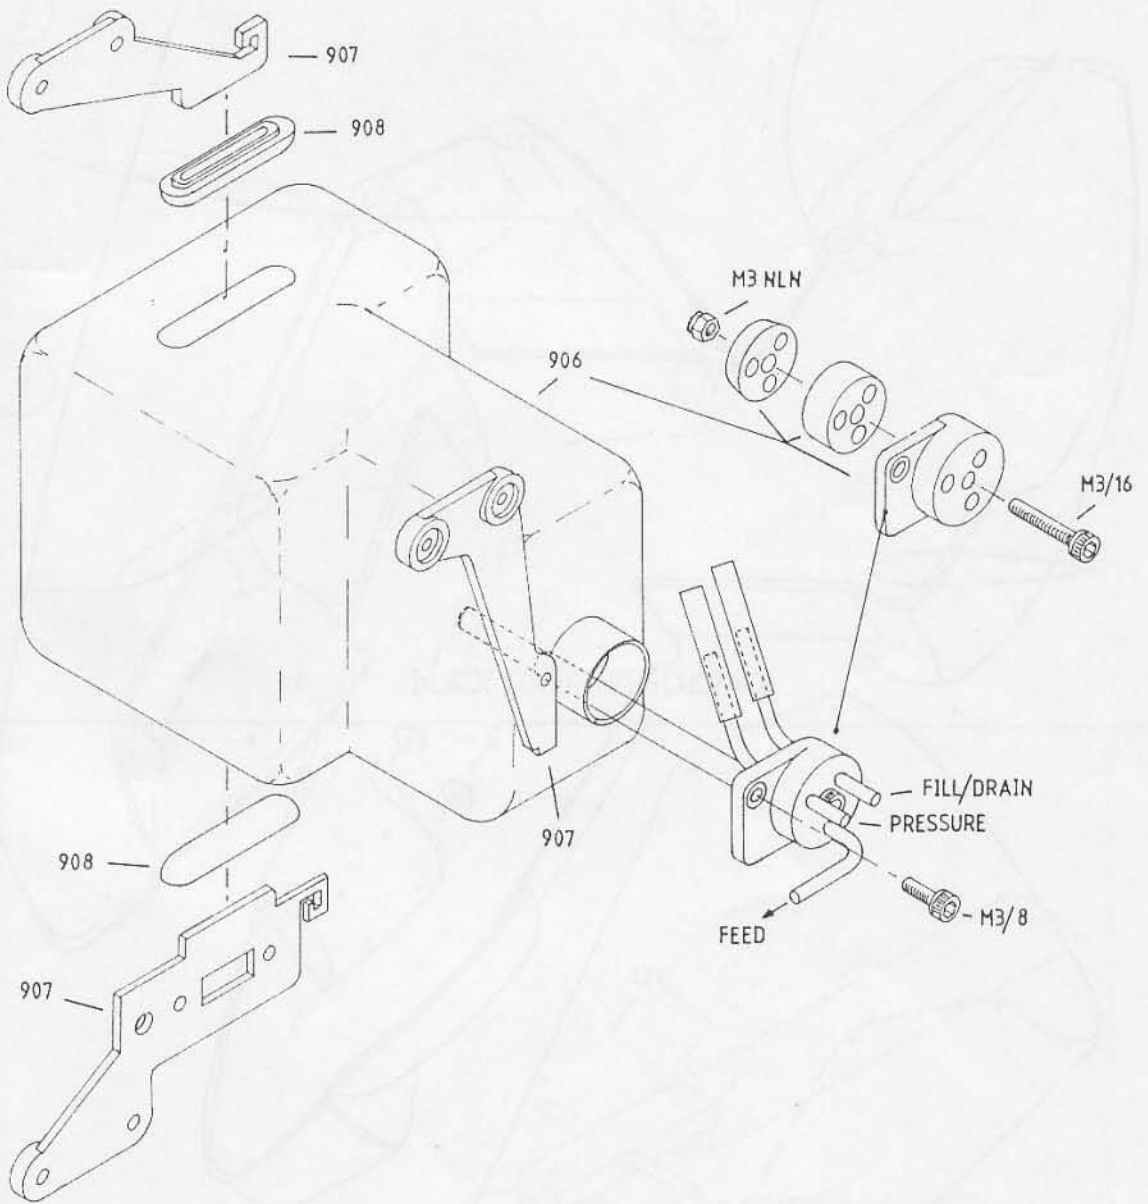

***MAVERICK***  
***ASSEMBLY DIAGRAMS***

TAILROTOR  
CONTROL  
14 mm

THROTTLE  
CONTROL  
12 mm

COLLECTIVE  
PITCH  
12 mm

FORE & AFT  
CYCLIC  
14 mm

LEFT & RIGHT  
CYCLIC  
12 mm

1

4

2

5

3

6

BLADE COVERING SEQUENCE