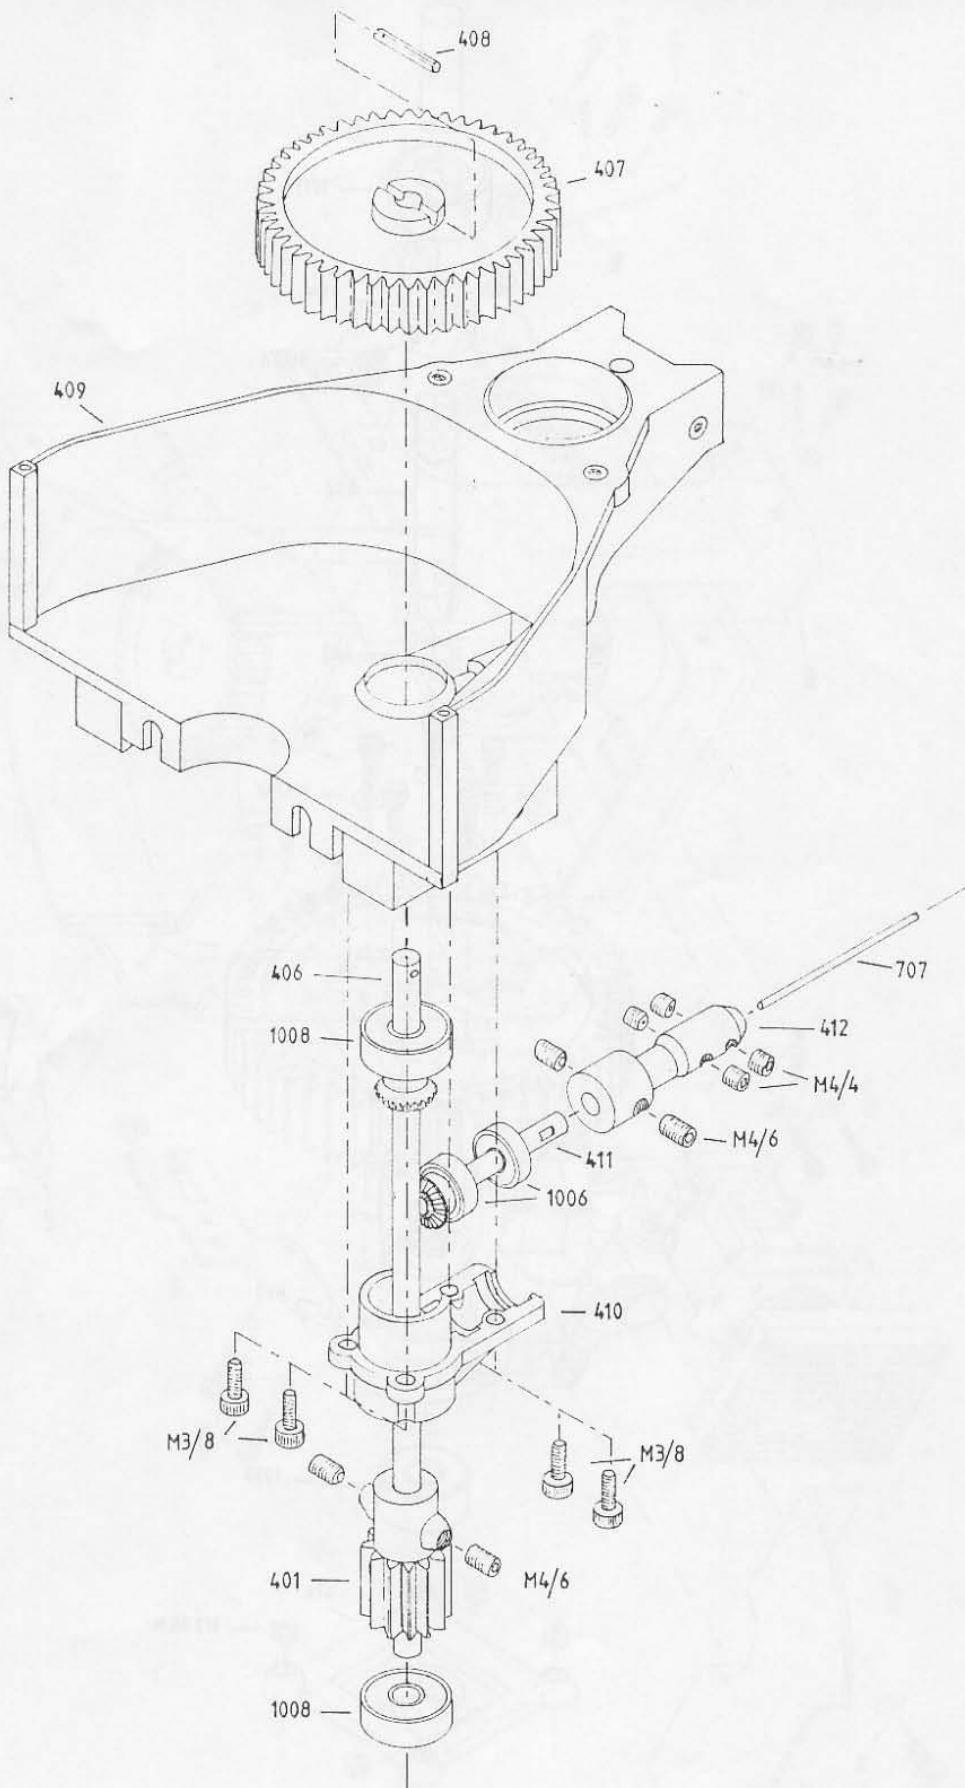

***MAVERICK***  
***ASSEMBLY DIAGRAMS***

TAILROTOR  
CONTROL  
14 mm

THROTTLE  
CONTROL  
12 mm

COLLECTIVE  
PITCH  
12 mm

FORE & AFT  
CYCLIC  
14 mm

LEFT & RIGHT  
CYCLIC  
12 mm

1

4

2

5

3

6

BLADE COVERING SEQUENCE