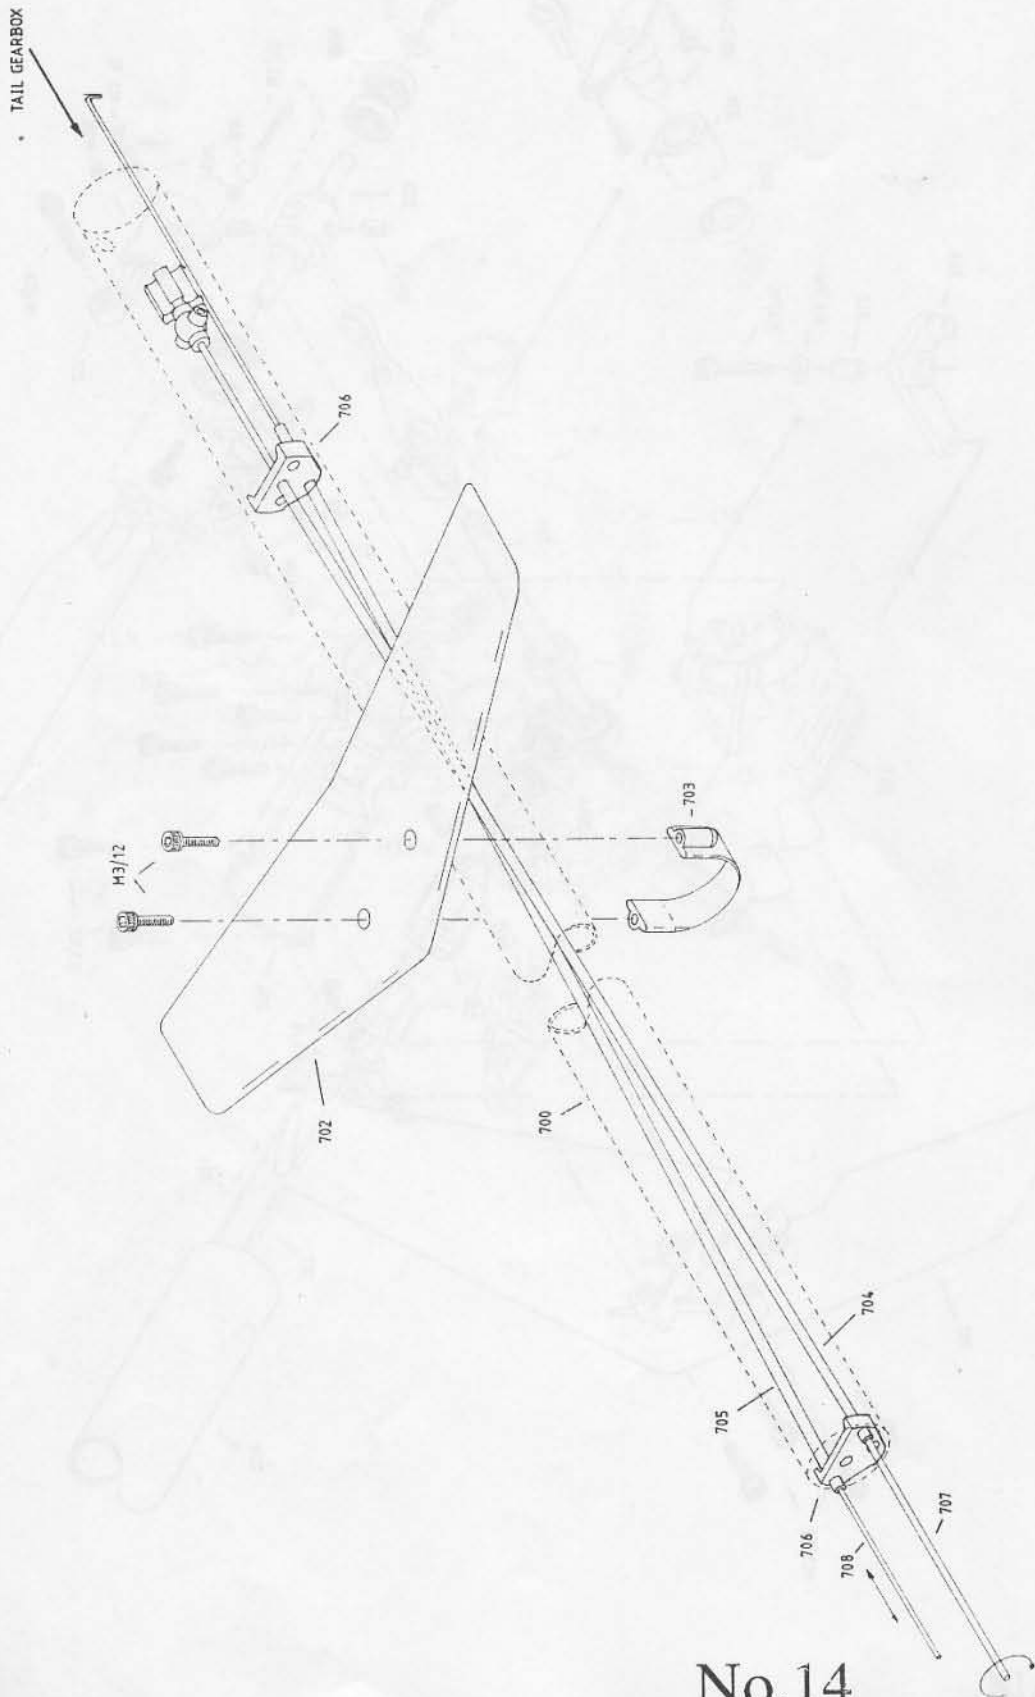

***MAVERICK***  
***ASSEMBLY DIAGRAMS***

TAILROTOR  
CONTROL  
14 mm

THROTTLE  
CONTROL  
12 mm

COLLECTIVE  
PITCH  
12 mm

FORE & AFT  
CYCLIC  
14 mm

LEFT & RIGHT  
CYCLIC  
12 mm

1

4

2

5

3

6

BLADE COVERING SEQUENCE