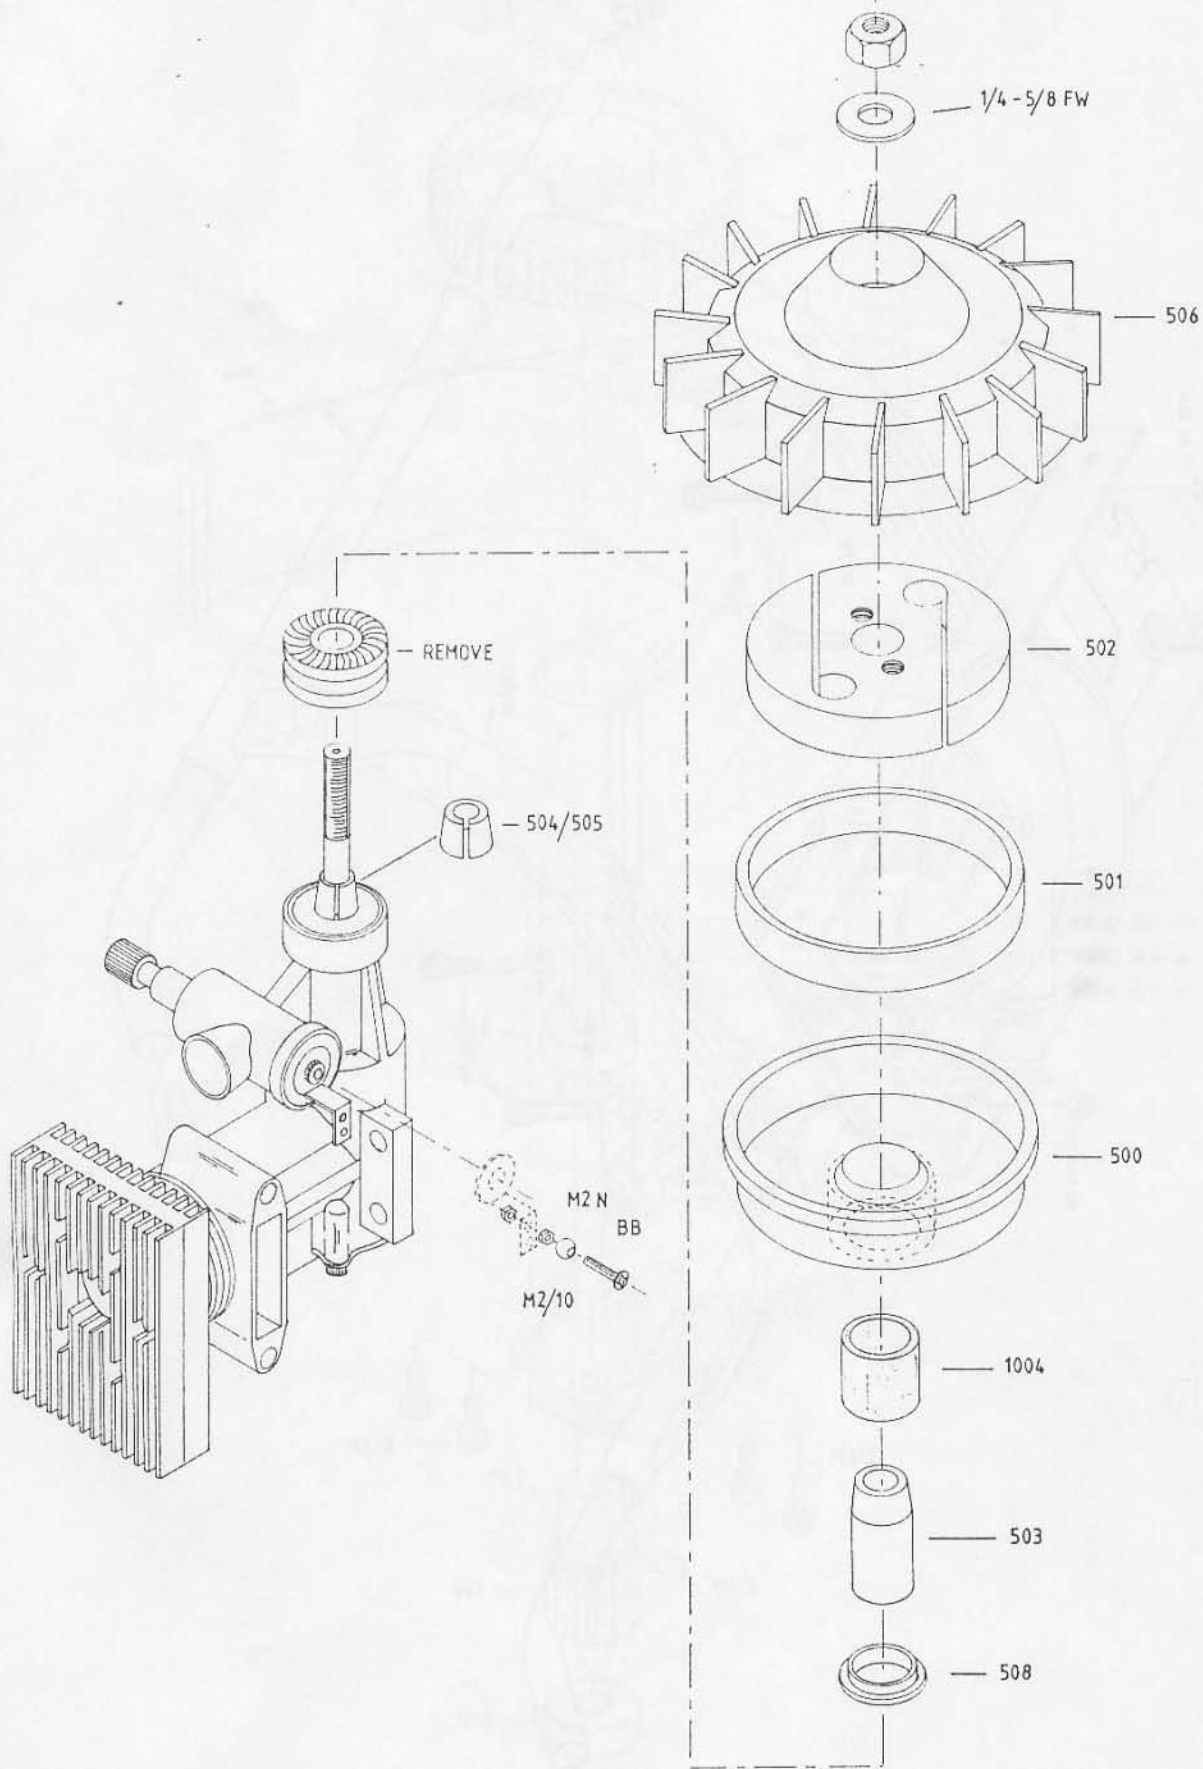

***MAVERICK***  
***ASSEMBLY DIAGRAMS***

TAILROTOR  
CONTROL  
14 mm

THROTTLE  
CONTROL  
12 mm

COLLECTIVE  
PITCH  
12 mm

FORE & AFT  
CYCLIC  
14 mm

LEFT & RIGHT  
CYCLIC  
12 mm

1

4

2

5

3

6

BLADE COVERING SEQUENCE