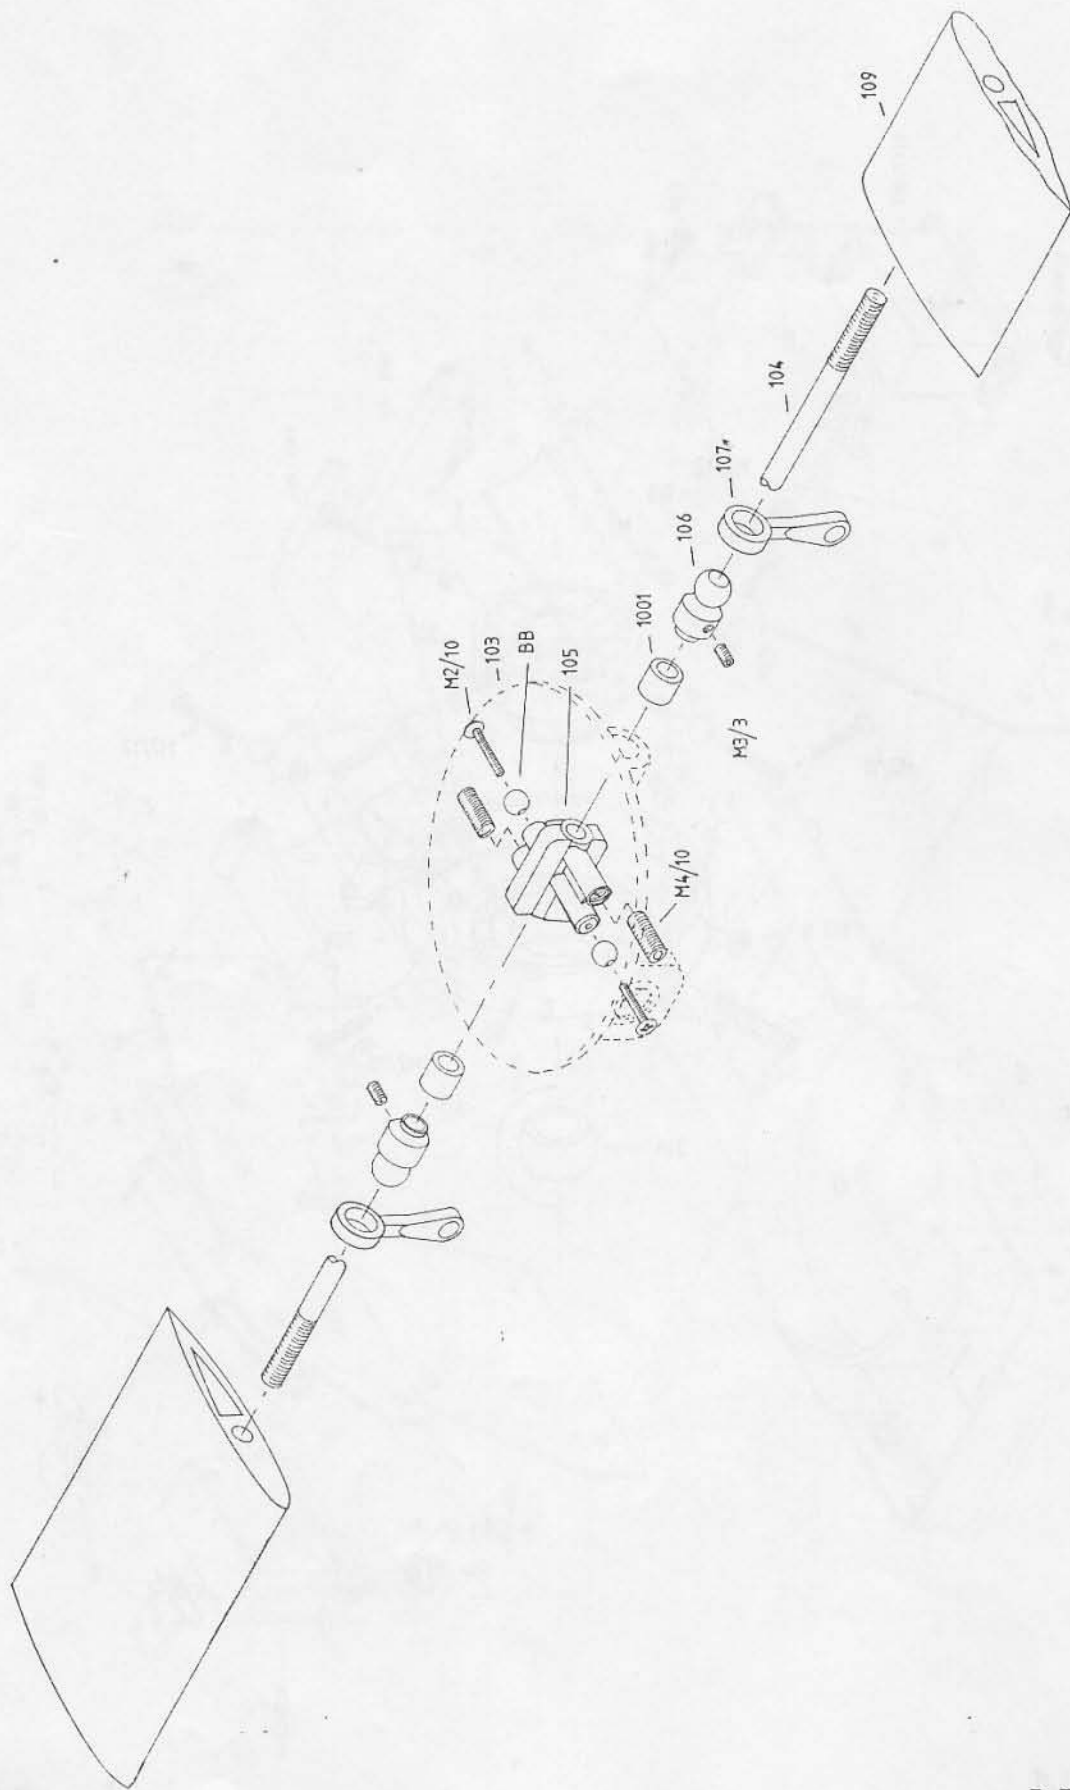

***MAVERICK***  
***ASSEMBLY DIAGRAMS***

TAILROTOR  
CONTROL  
14 mm

THROTTLE  
CONTROL  
12 mm

COLLECTIVE  
PITCH  
12 mm

FORE & AFT  
CYCLIC  
14 mm

LEFT & RIGHT  
CYCLIC  
12 mm

1

4

2

5

3

6

BLADE COVERING SEQUENCE