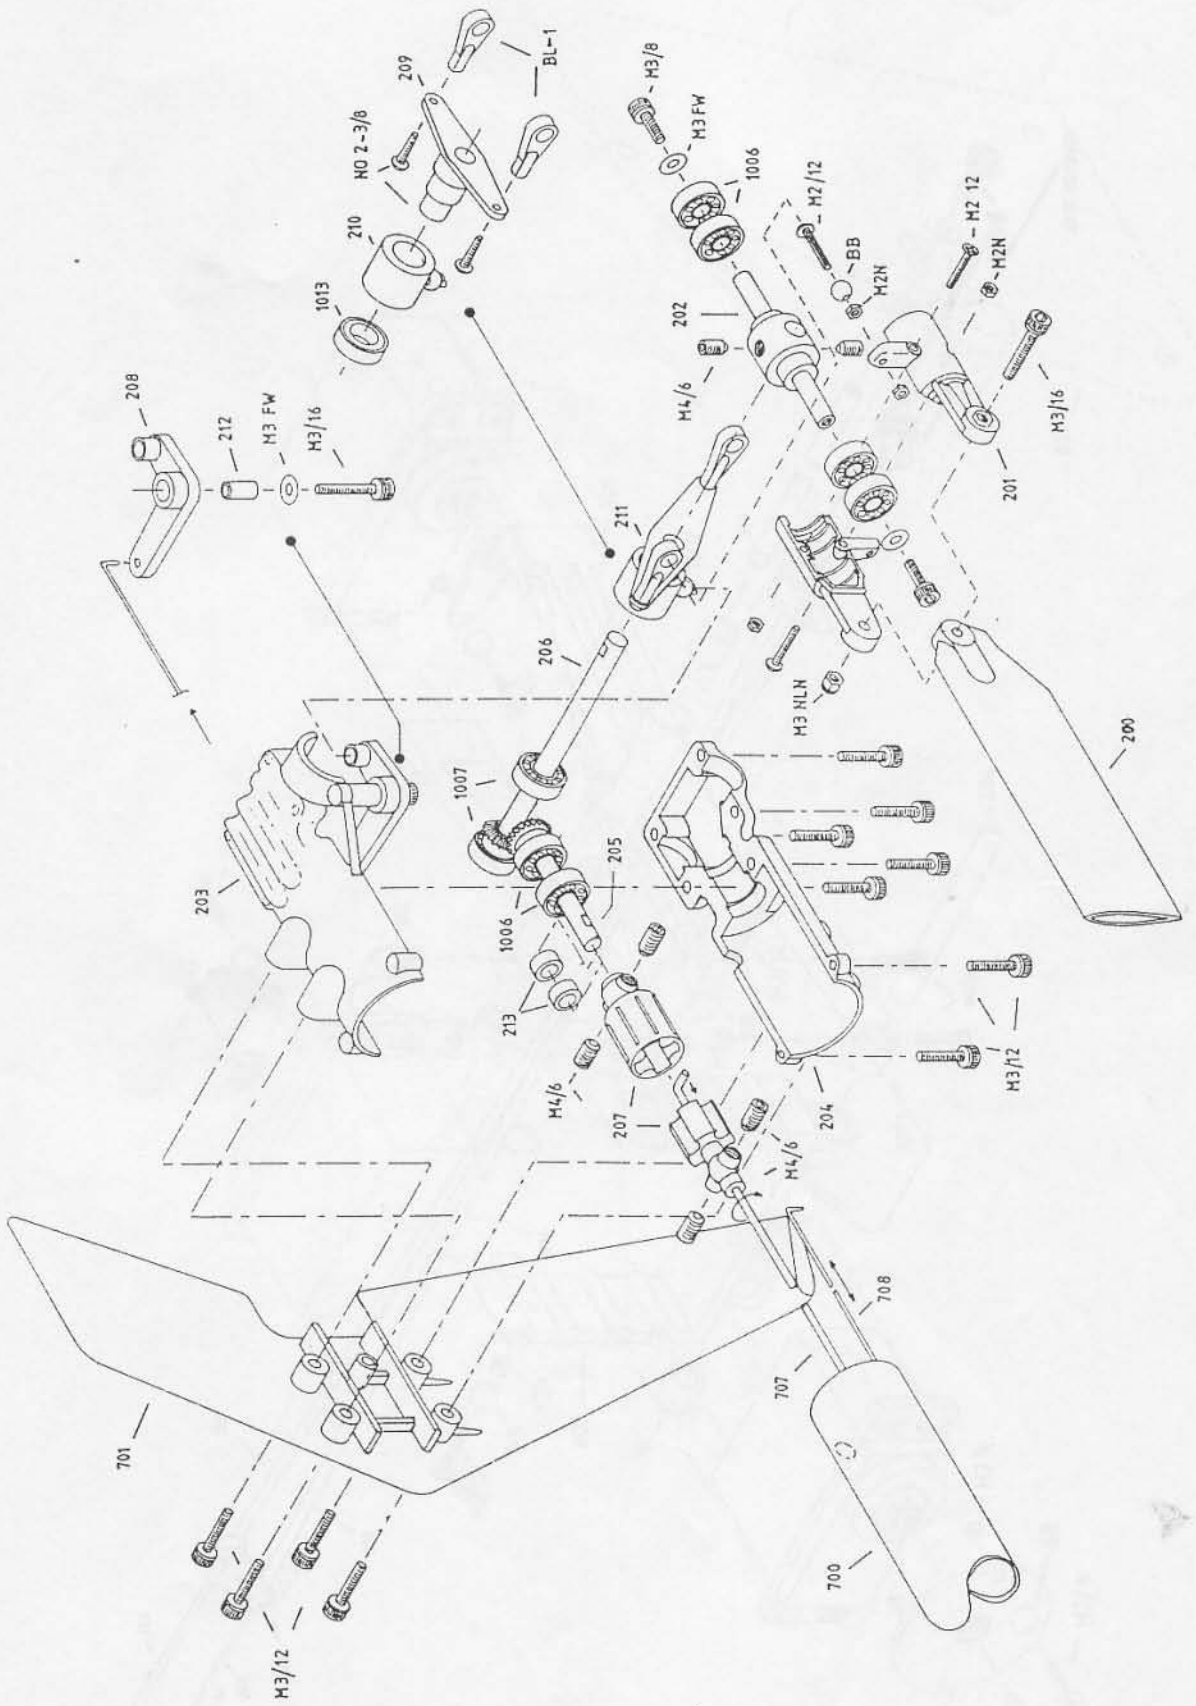

***MAVERICK***  
***ASSEMBLY DIAGRAMS***

TAILROTOR  
CONTROL  
14 mm

THROTTLE  
CONTROL  
12 mm

COLLECTIVE  
PITCH  
12 mm

FORE & AFT  
CYCLIC  
14 mm

LEFT & RIGHT  
CYCLIC  
12 mm

1

4

2

5

3

6

BLADE COVERING SEQUENCE