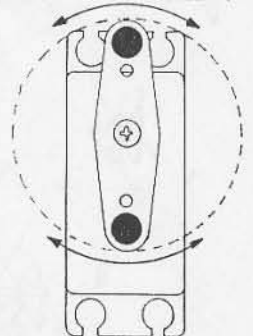

***MAVERICK***  
***ASSEMBLY DIAGRAMS***

TAILROTOR  
CONTROL  
14 mm

THROTTLE  
CONTROL  
12 mm

COLLECTIVE  
PITCH  
12 mm

FORE & AFT  
CYCLIC  
14 mm

LEFT & RIGHT  
CYCLIC  
12 mm

1

4

2

5

3

6

BLADE COVERING SEQUENCE