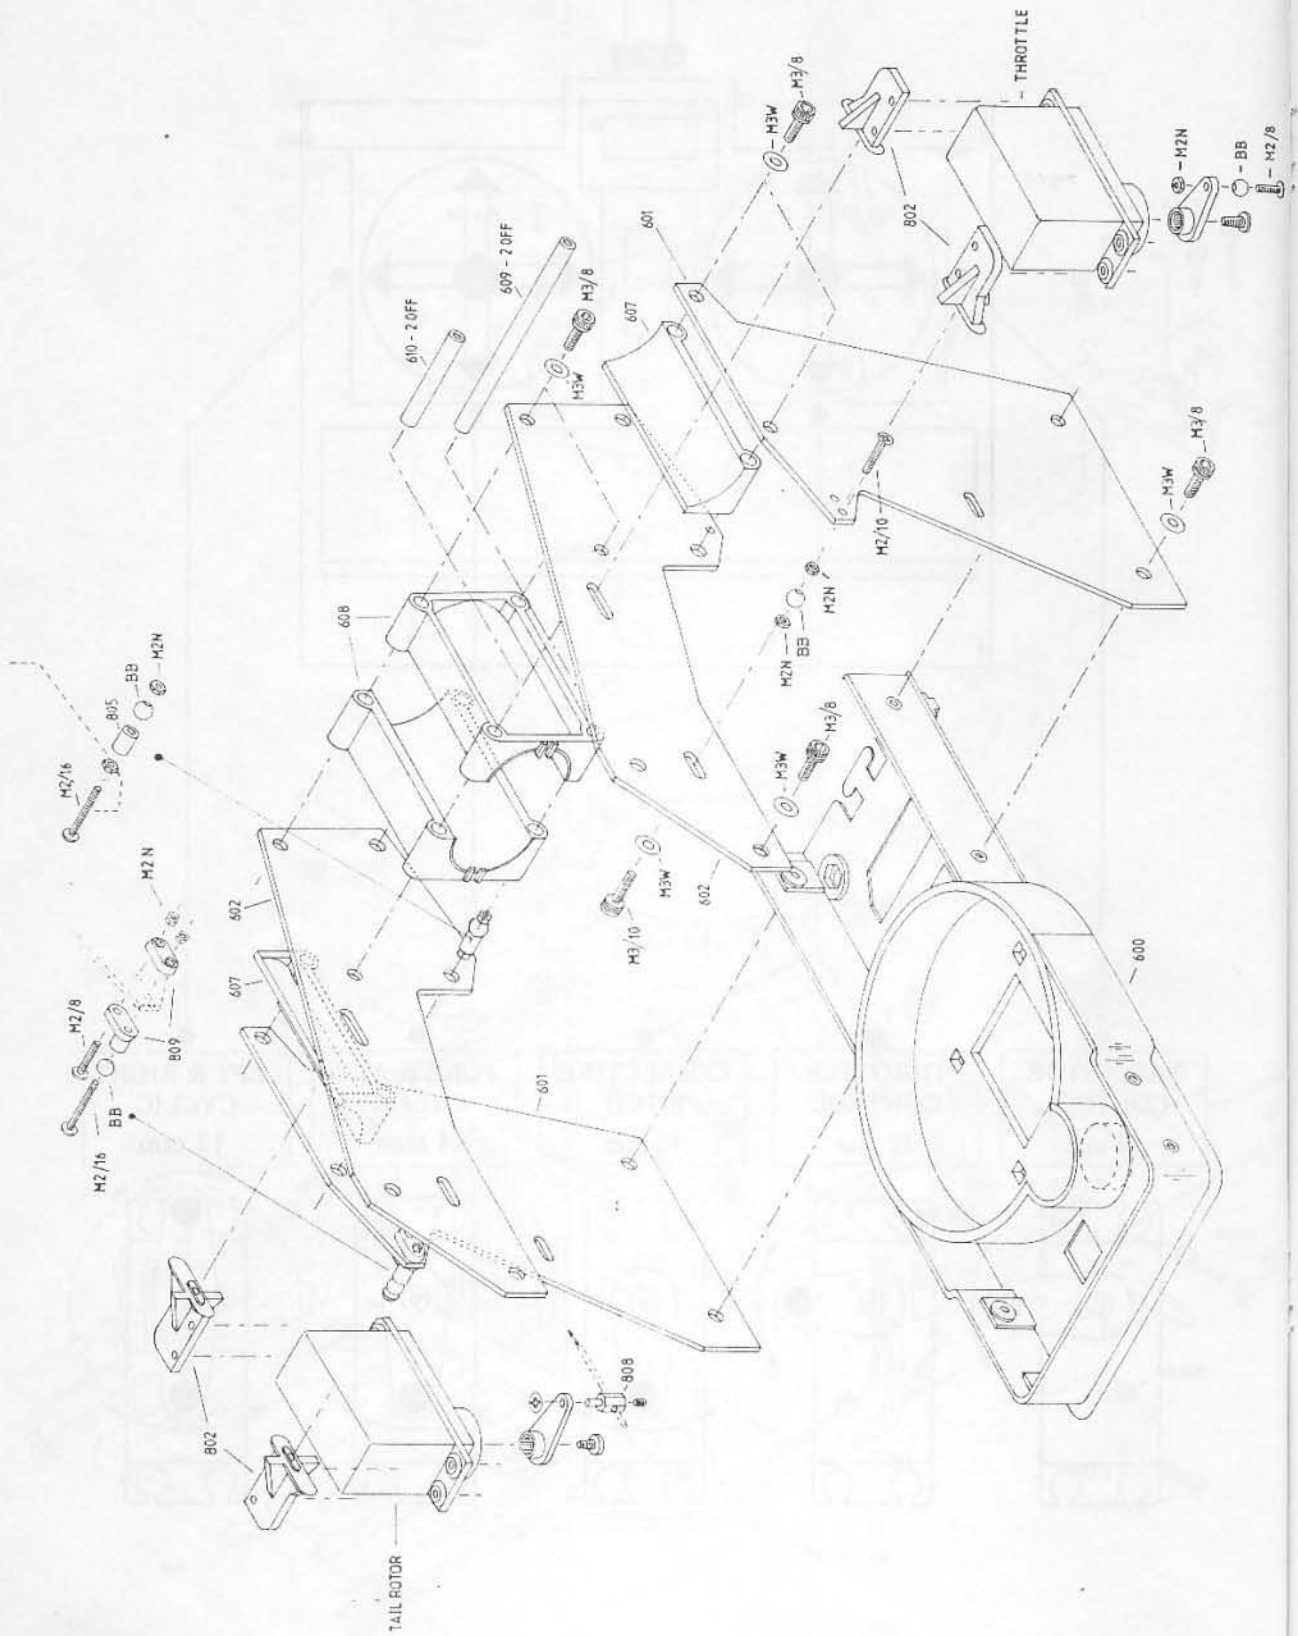

***MAVERICK***  
***ASSEMBLY DIAGRAMS***

TAILROTOR  
CONTROL  
14 mm

THROTTLE  
CONTROL  
12 mm

COLLECTIVE  
PITCH  
12 mm

FORE & AFT  
CYCLIC  
14 mm

LEFT & RIGHT  
CYCLIC  
12 mm

1

4

2

5

3

6

BLADE COVERING SEQUENCE