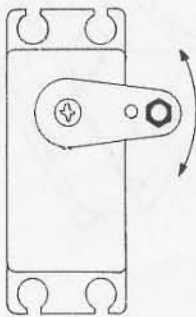

***MAVERICK***  
***ASSEMBLY DIAGRAMS***

TAILROTOR  
CONTROL  
14 mm

THROTTLE  
CONTROL  
12 mm

COLLECTIVE  
PITCH  
12 mm

FORE & AFT  
CYCLIC  
14 mm

LEFT & RIGHT  
CYCLIC  
12 mm

1

4

2

5

3

6

BLADE COVERING SEQUENCE