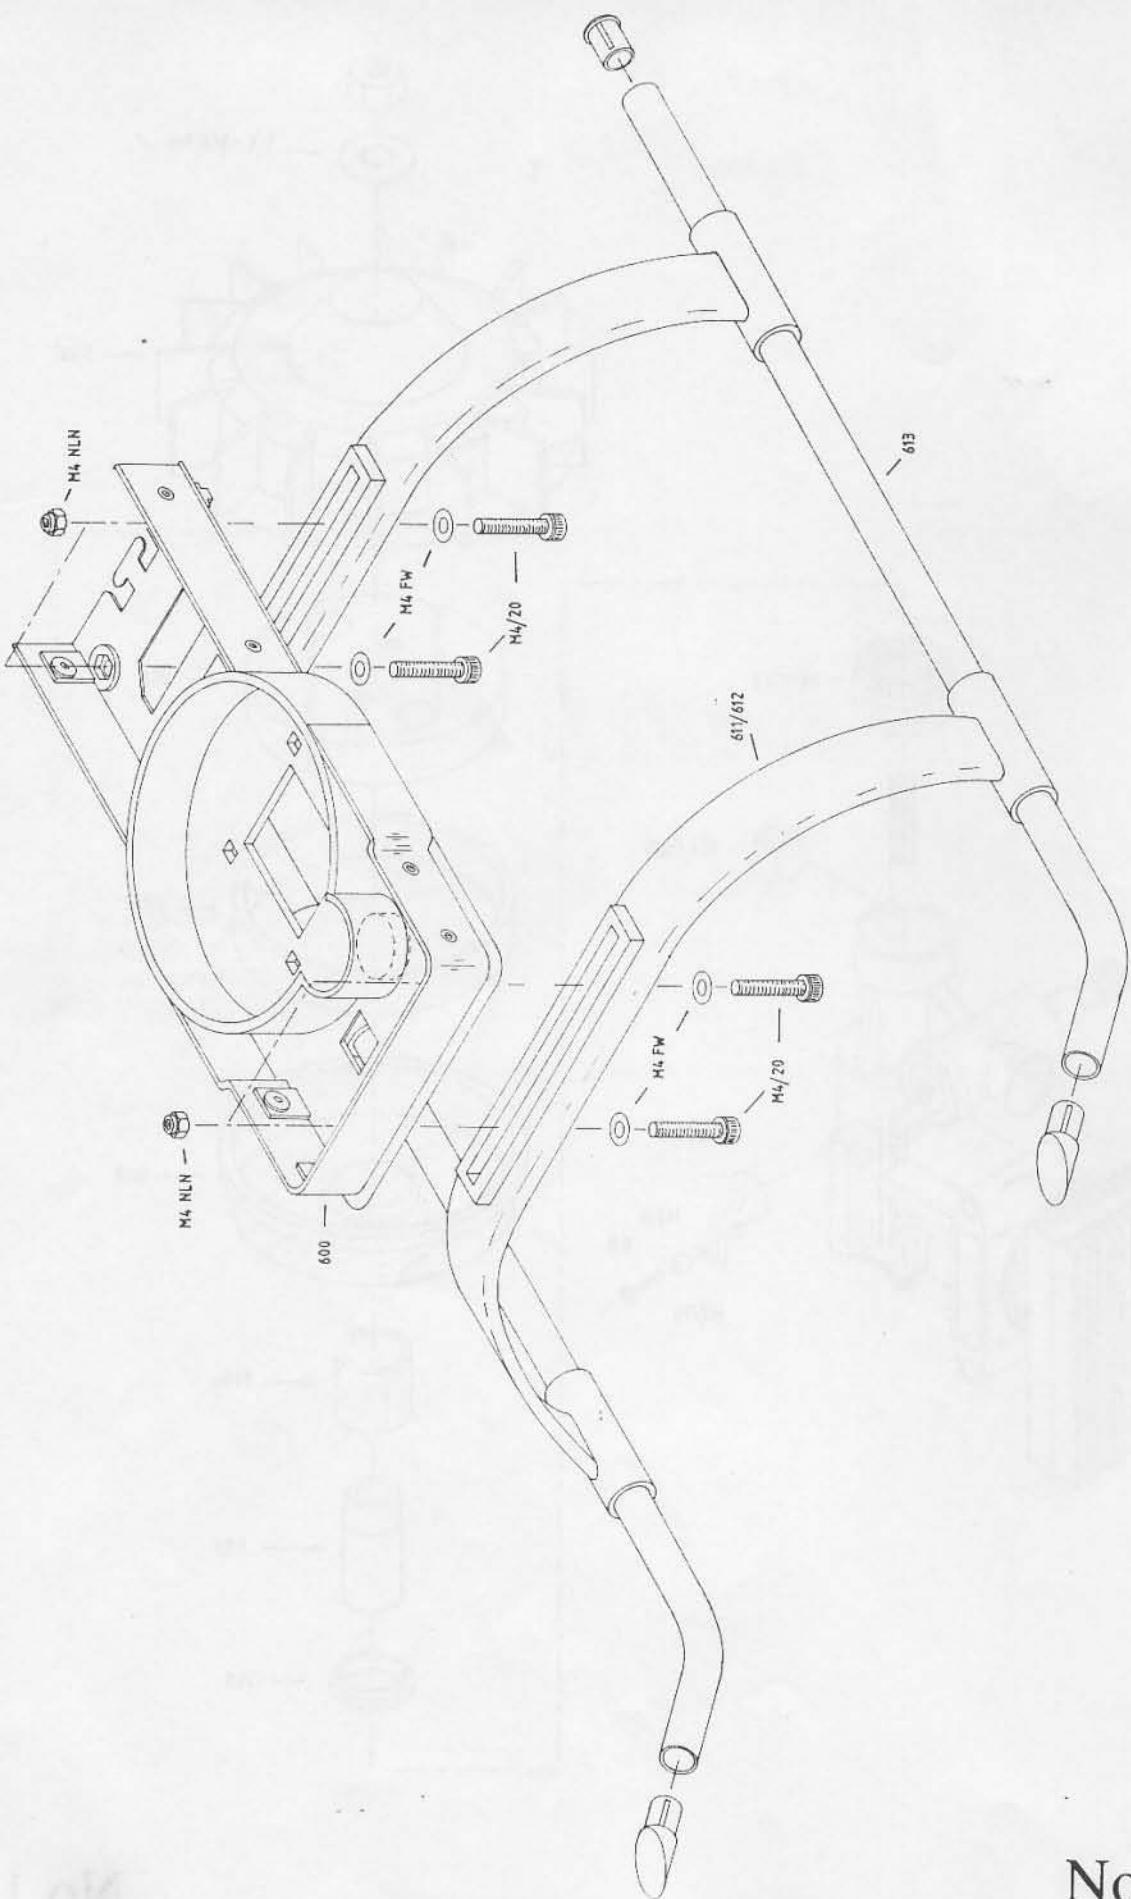

***MAVERICK***  
***ASSEMBLY DIAGRAMS***

TAILROTOR  
CONTROL  
14 mm

THROTTLE  
CONTROL  
12 mm

COLLECTIVE  
PITCH  
12 mm

FORE & AFT  
CYCLIC  
14 mm

LEFT & RIGHT  
CYCLIC  
12 mm

1

4

2

5

3

6

BLADE COVERING SEQUENCE