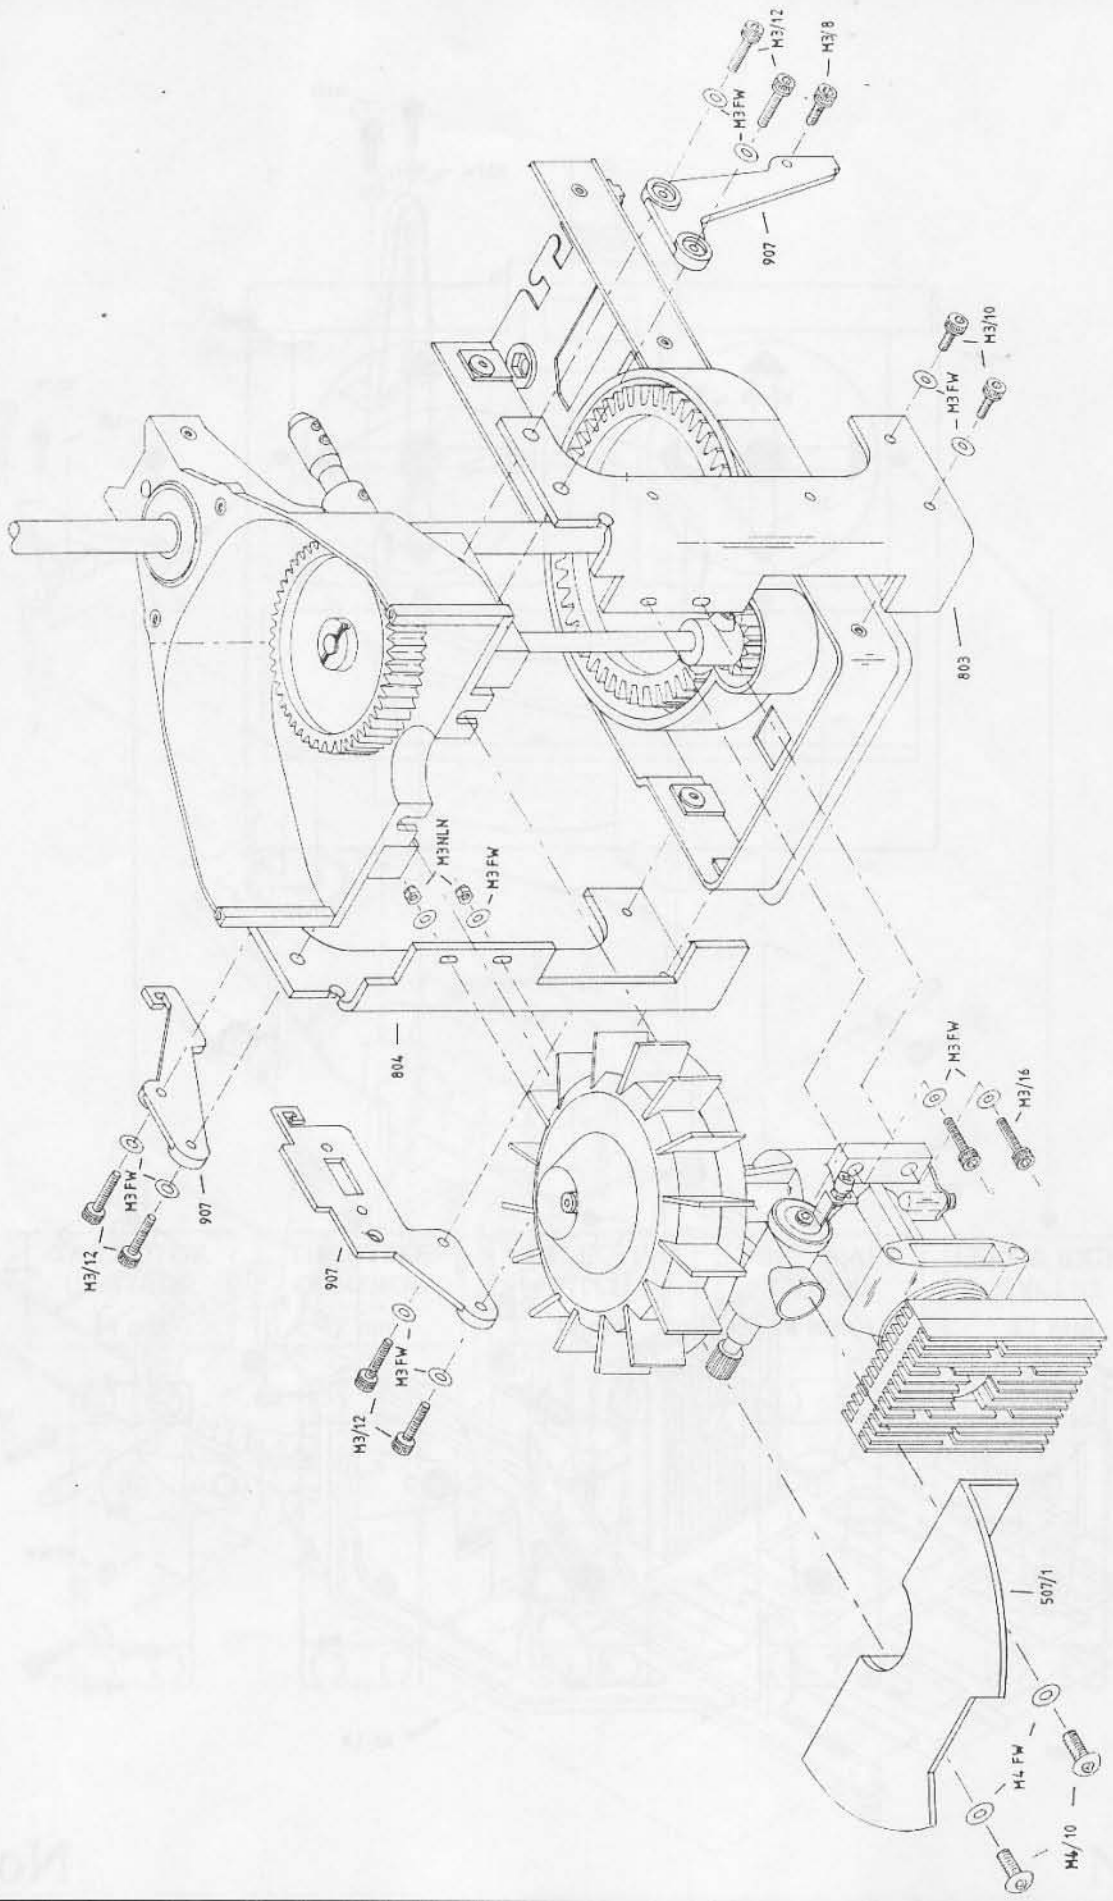

***MAVERICK***  
***ASSEMBLY DIAGRAMS***

TAILROTOR  
CONTROL  
14 mm

THROTTLE  
CONTROL  
12 mm

COLLECTIVE  
PITCH  
12 mm

FORE & AFT  
CYCLIC  
14 mm

LEFT & RIGHT  
CYCLIC  
12 mm

1

4

2

5

3

6

BLADE COVERING SEQUENCE