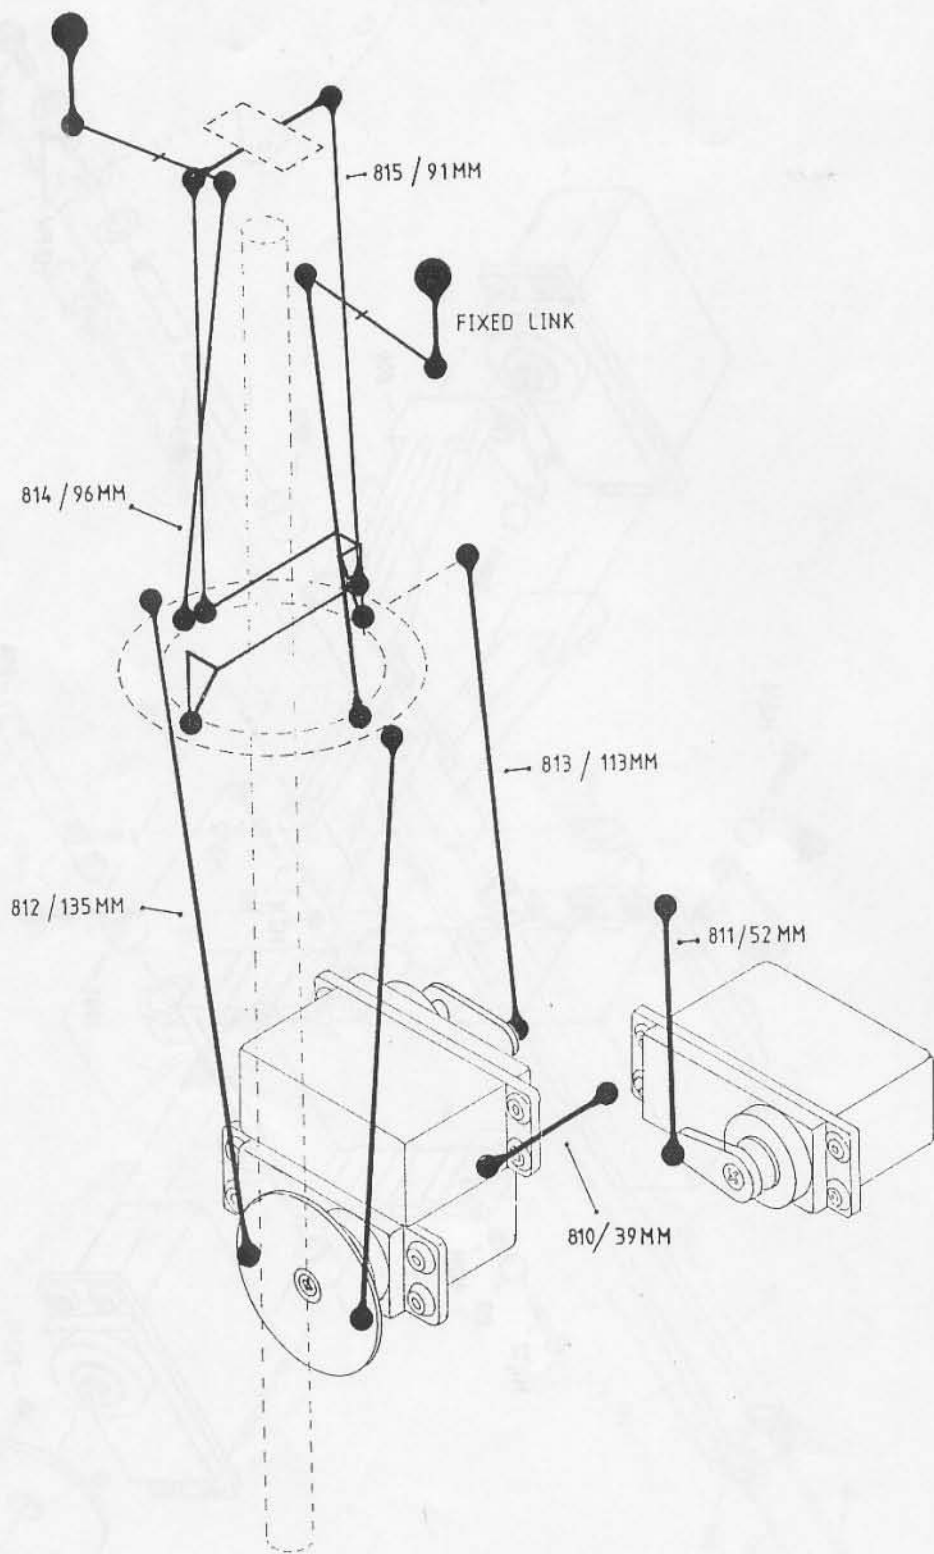

***MAVERICK***  
***ASSEMBLY DIAGRAMS***

TAILROTOR  
CONTROL  
14 mm

THROTTLE  
CONTROL  
12 mm

COLLECTIVE  
PITCH  
12 mm

FORE & AFT  
CYCLIC  
14 mm

LEFT & RIGHT  
CYCLIC  
12 mm

1

4

2

5

3

6

BLADE COVERING SEQUENCE