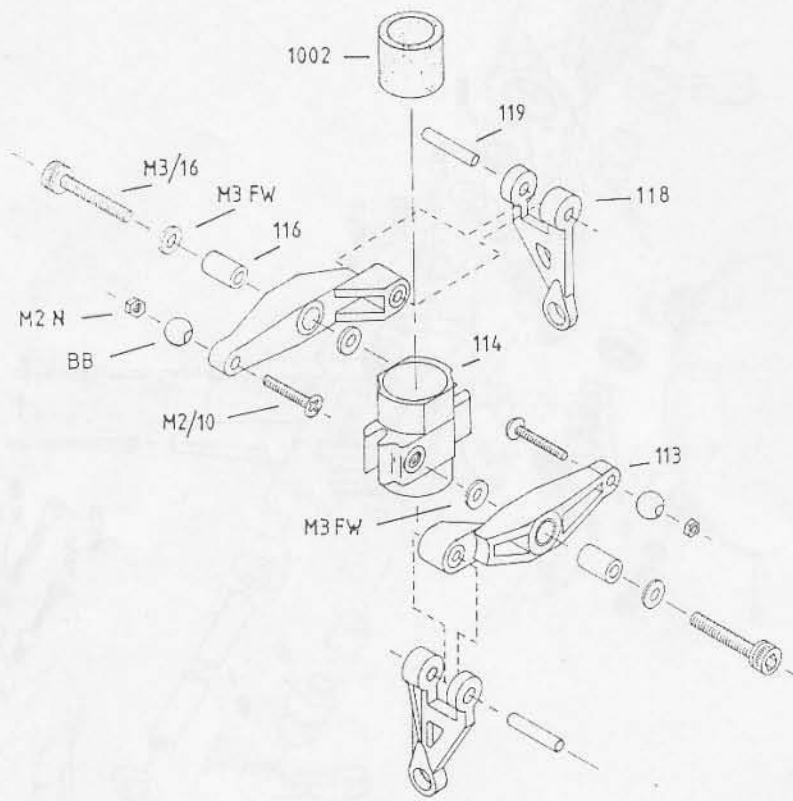

***MAVERICK***  
***ASSEMBLY DIAGRAMS***

TAILROTOR  
CONTROL  
14 mm

THROTTLE  
CONTROL  
12 mm

COLLECTIVE  
PITCH  
12 mm

FORE & AFT  
CYCLIC  
14 mm

LEFT & RIGHT  
CYCLIC  
12 mm

1

4

2

5

3

6

BLADE COVERING SEQUENCE