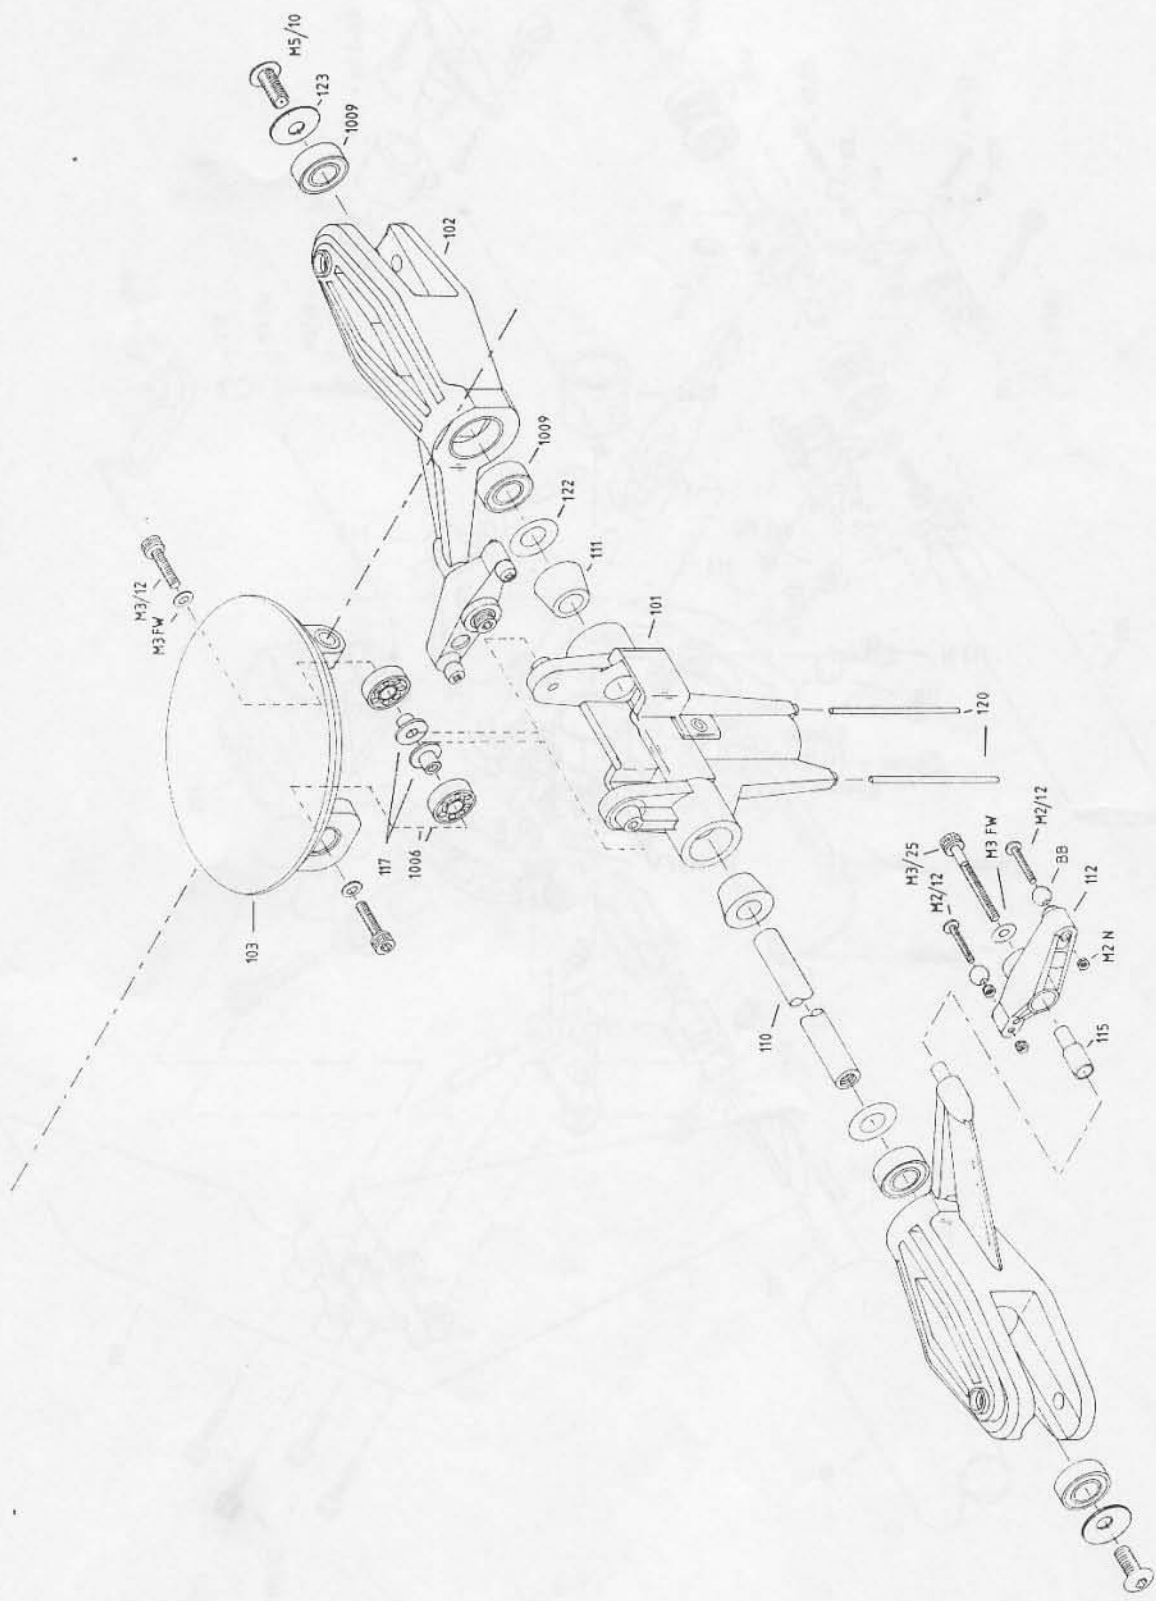

***MAVERICK***  
***ASSEMBLY DIAGRAMS***

TAILROTOR  
CONTROL  
14 mm

THROTTLE  
CONTROL  
12 mm

COLLECTIVE  
PITCH  
12 mm

FORE & AFT  
CYCLIC  
14 mm

LEFT & RIGHT  
CYCLIC  
12 mm

1

4

2

5

3

6

BLADE COVERING SEQUENCE