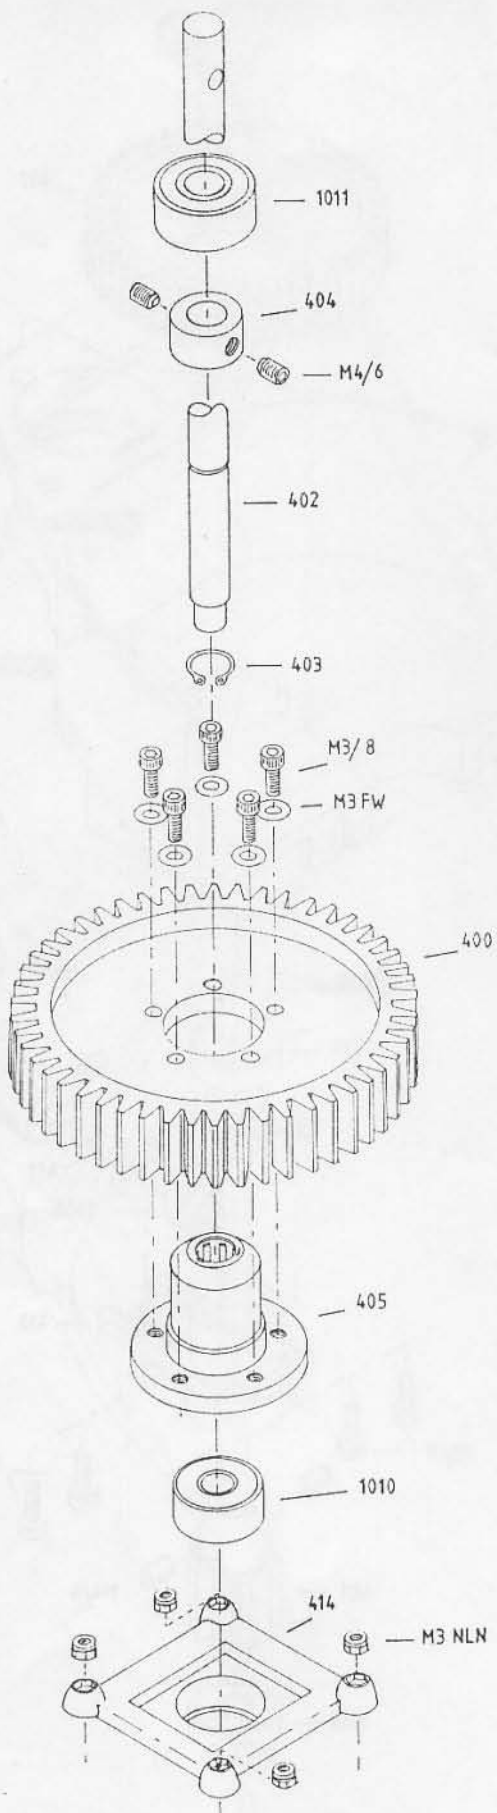

***MAVERICK***  
***ASSEMBLY DIAGRAMS***

TAILROTOR  
CONTROL  
14 mm

THROTTLE  
CONTROL  
12 mm

COLLECTIVE  
PITCH  
12 mm

FORE & AFT  
CYCLIC  
14 mm

LEFT & RIGHT  
CYCLIC  
12 mm

1

4

2

5

3

6

BLADE COVERING SEQUENCE