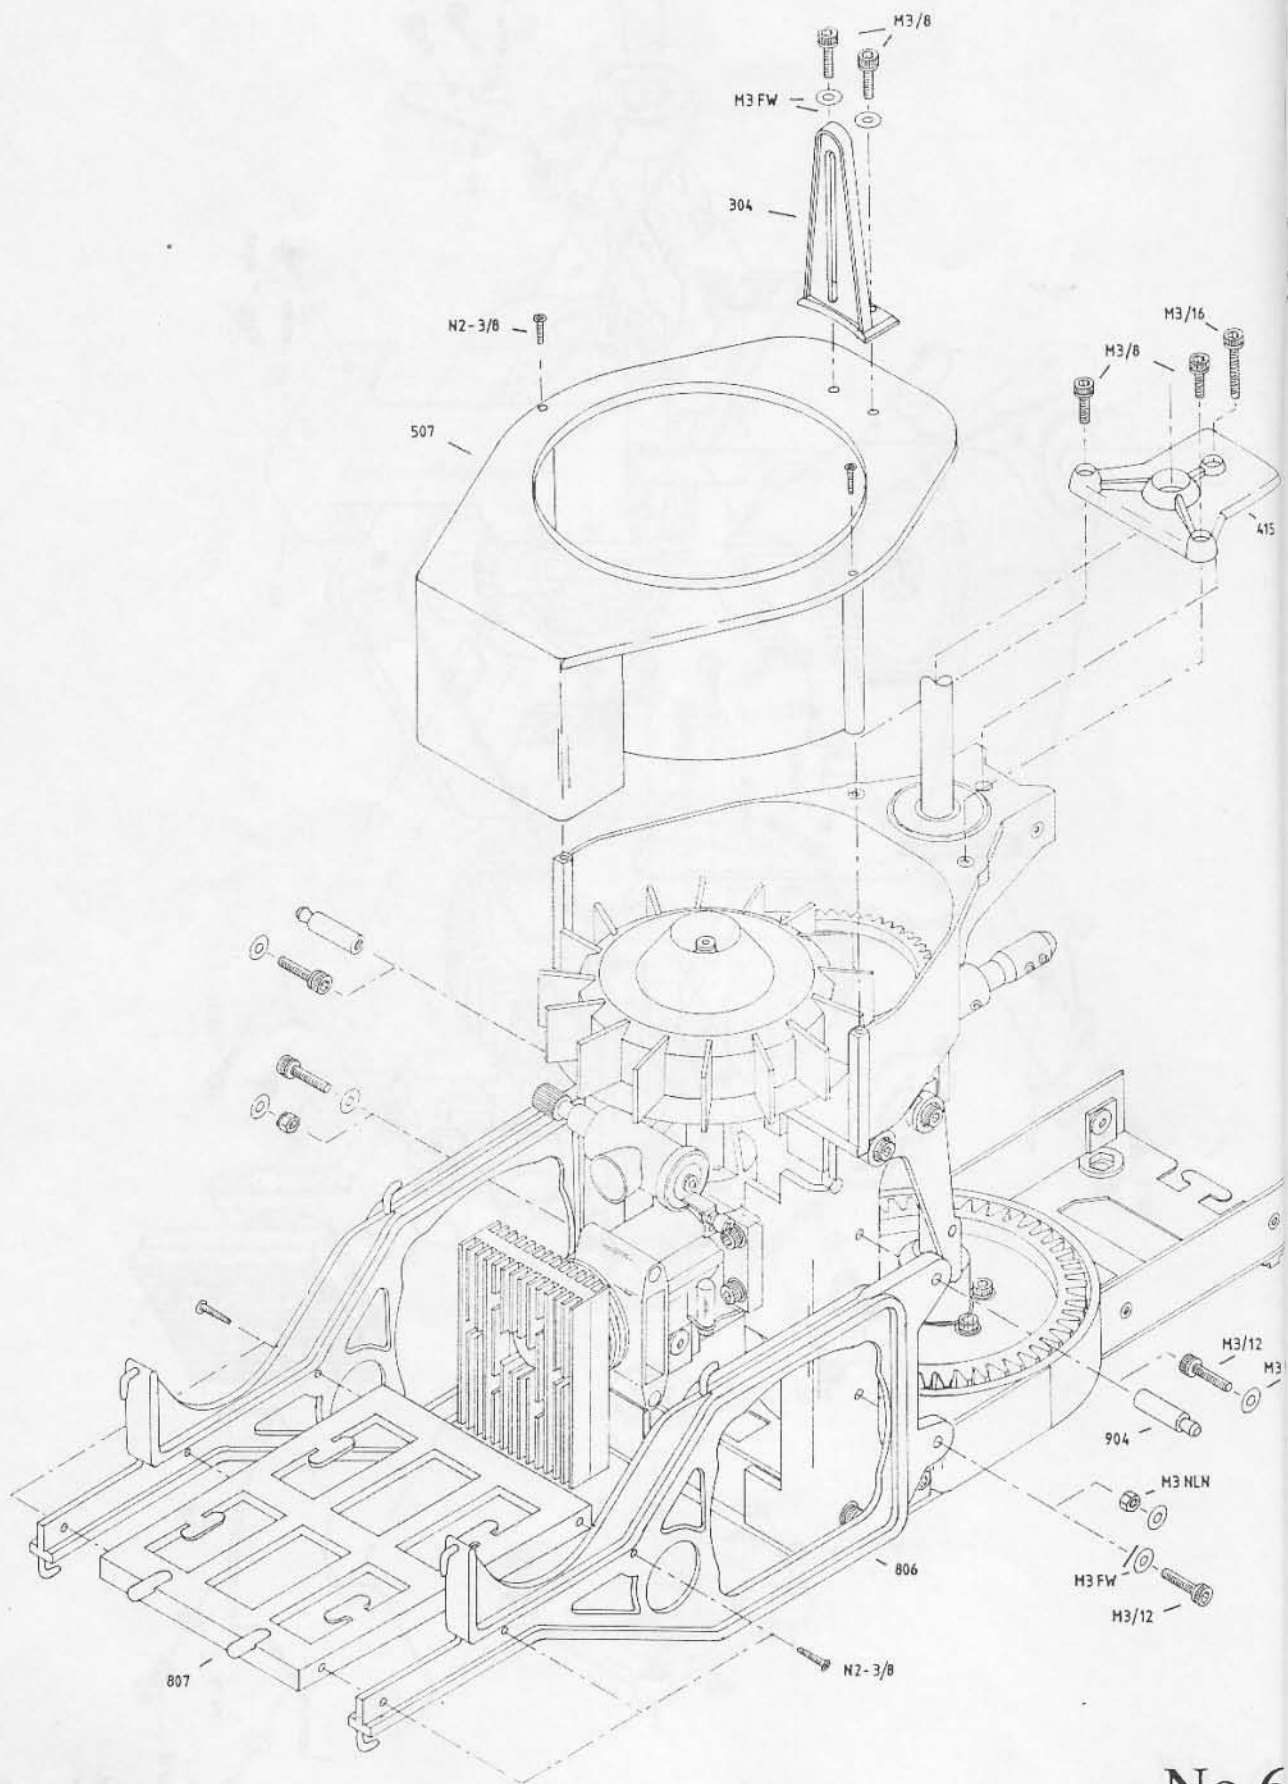

***MAVERICK***  
***ASSEMBLY DIAGRAMS***

TAILROTOR  
CONTROL  
14 mm

THROTTLE  
CONTROL  
12 mm

COLLECTIVE  
PITCH  
12 mm

FORE & AFT  
CYCLIC  
14 mm

LEFT & RIGHT  
CYCLIC  
12 mm

1

4

2

5

3

6

BLADE COVERING SEQUENCE