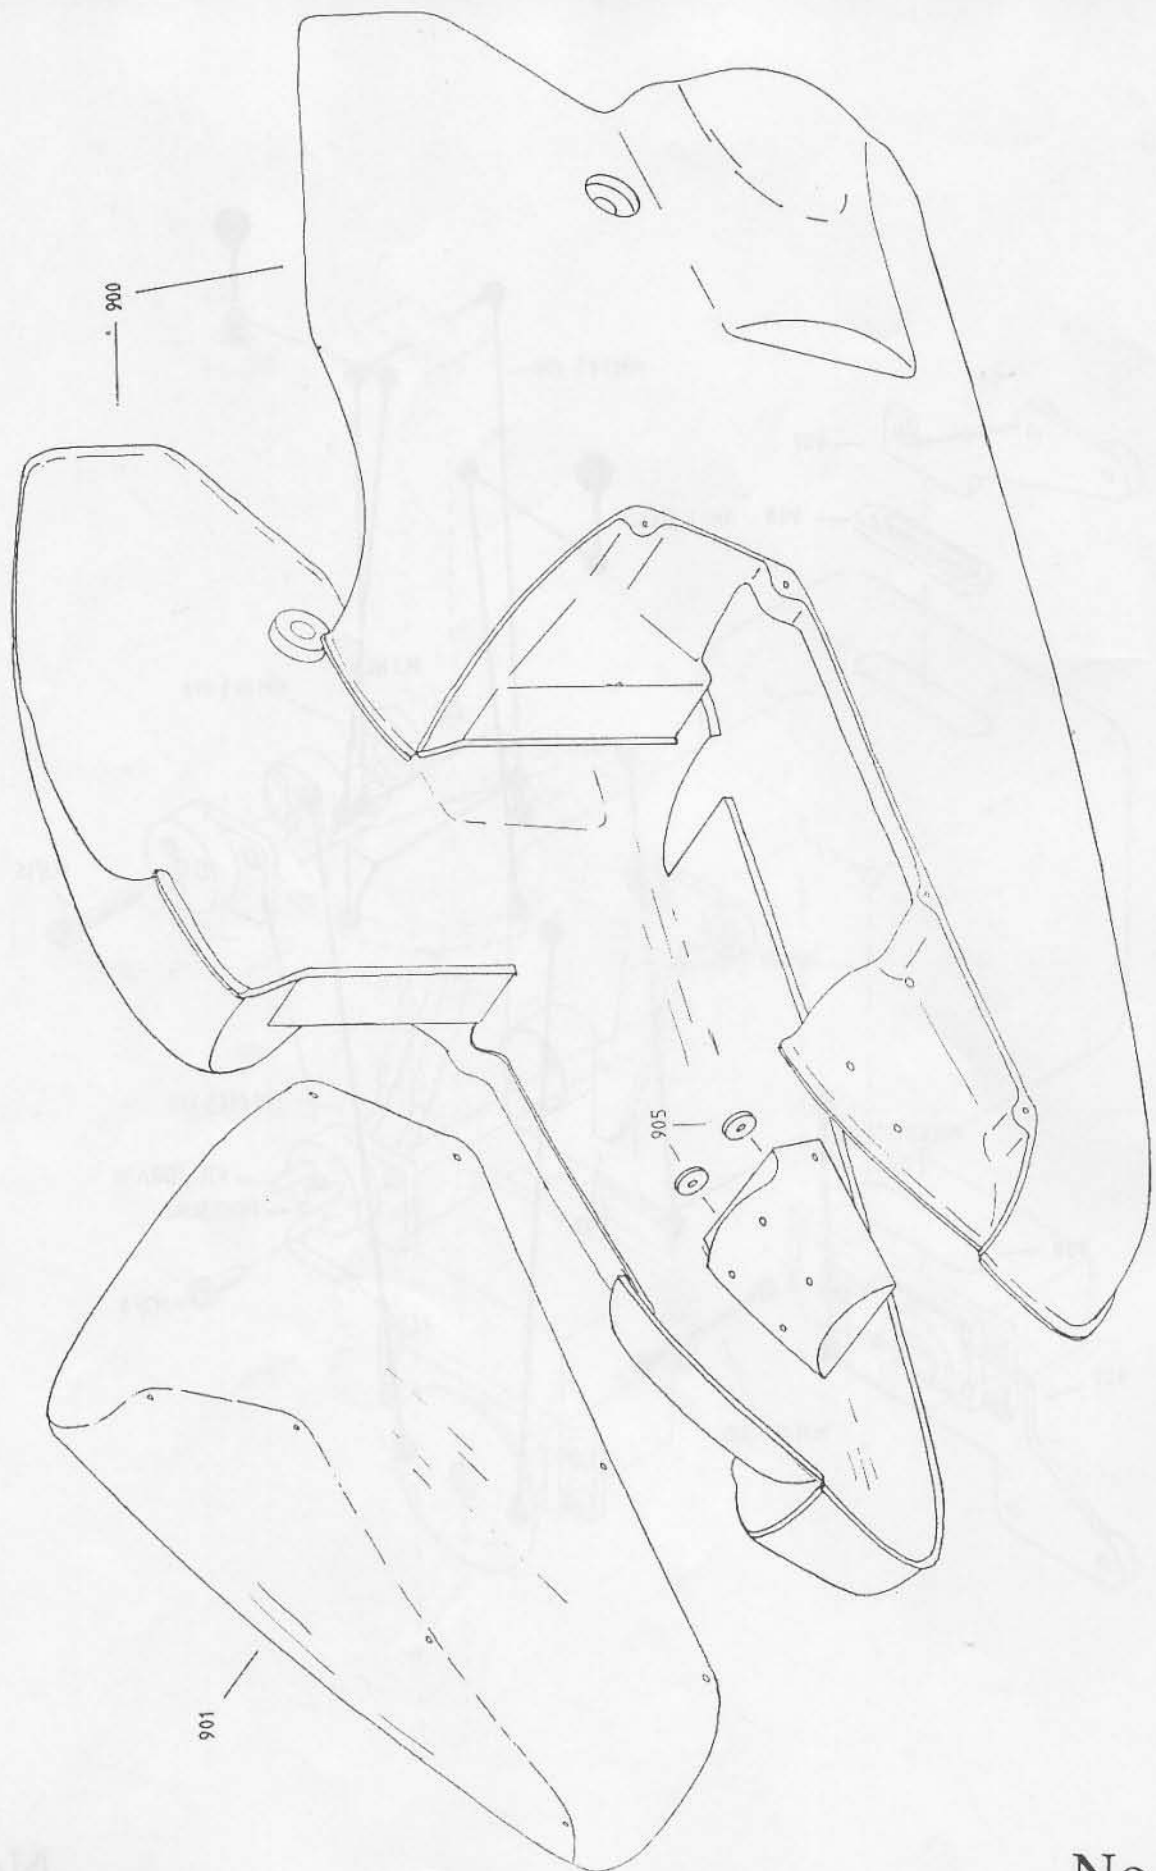

***MAVERICK***  
***ASSEMBLY DIAGRAMS***

TAILROTOR  
CONTROL  
14 mm

THROTTLE  
CONTROL  
12 mm

COLLECTIVE  
PITCH  
12 mm

FORE & AFT  
CYCLIC  
14 mm

LEFT & RIGHT  
CYCLIC  
12 mm

1

4

2

5

3

6

BLADE COVERING SEQUENCE