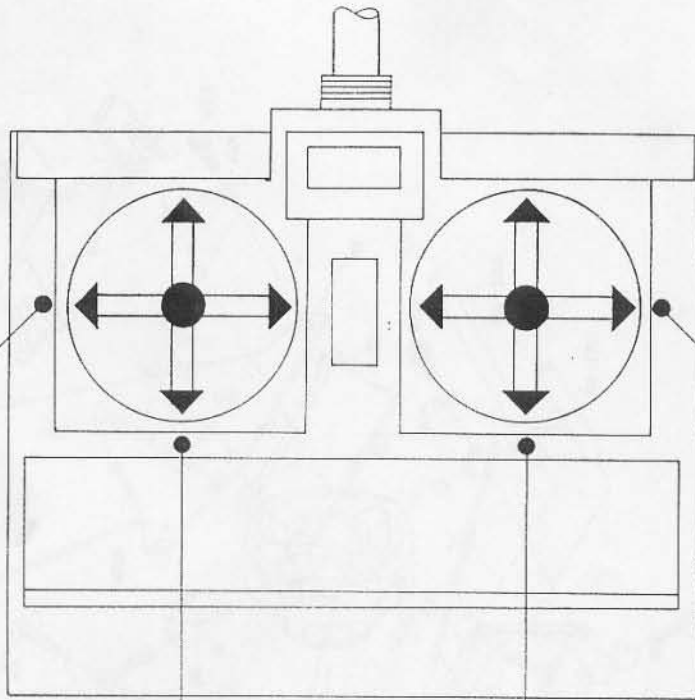

***MAVERICK***  
***ASSEMBLY DIAGRAMS***

TAILROTOR  
CONTROL  
14 mm

THROTTLE  
CONTROL  
12 mm

COLLECTIVE  
PITCH  
12 mm

FORE & AFT  
CYCLIC  
14 mm

LEFT & RIGHT  
CYCLIC  
12 mm

1

4

2

5

3

6

BLADE COVERING SEQUENCE