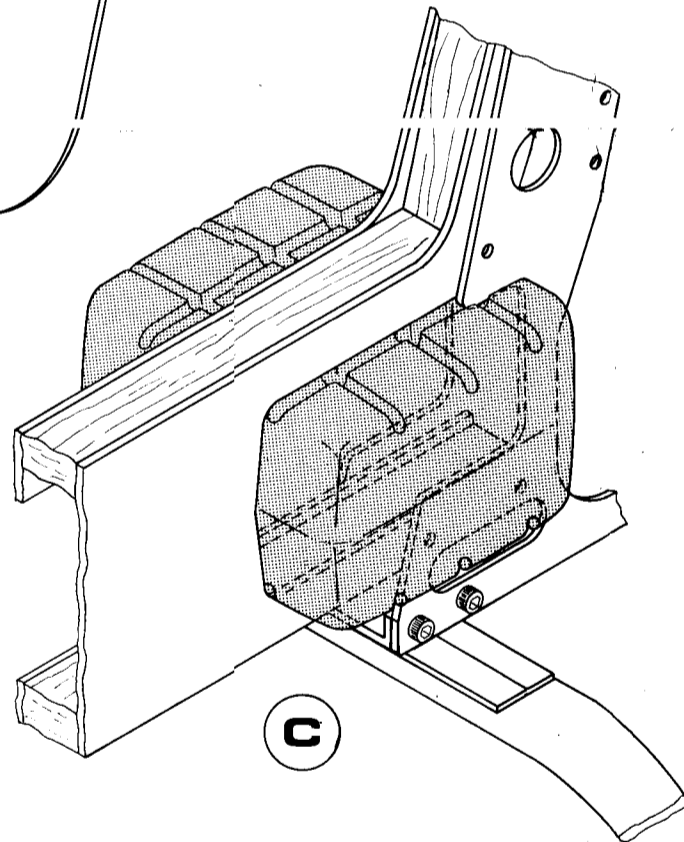

Junior 50

PLAN 1

Schlüter

Copyright by Schlüter Modellbau 6052 Mühlheim/Main West Germany
Robbe Modellsport GmbH 6424 Grebenheim

Junior 50

HECKROTOR BALANCE-ACHSE No. S1346
TAIL-ROTOR BALANCE-DEVICE

Schlüter

Junior 50

PLAN 3

Copyright by Schlüter Modellbau 6052 Mülheim/Main West Germany
Robbe Modellsporf GmbH 6424 Grebenhain

HAUPTROTOR-EINSTELHILFE
FLY-BAR-LOCK No.S1345

ROTORBLATT WAAGE
ROTOR BLADE SCALE /BALANCER No.S1367