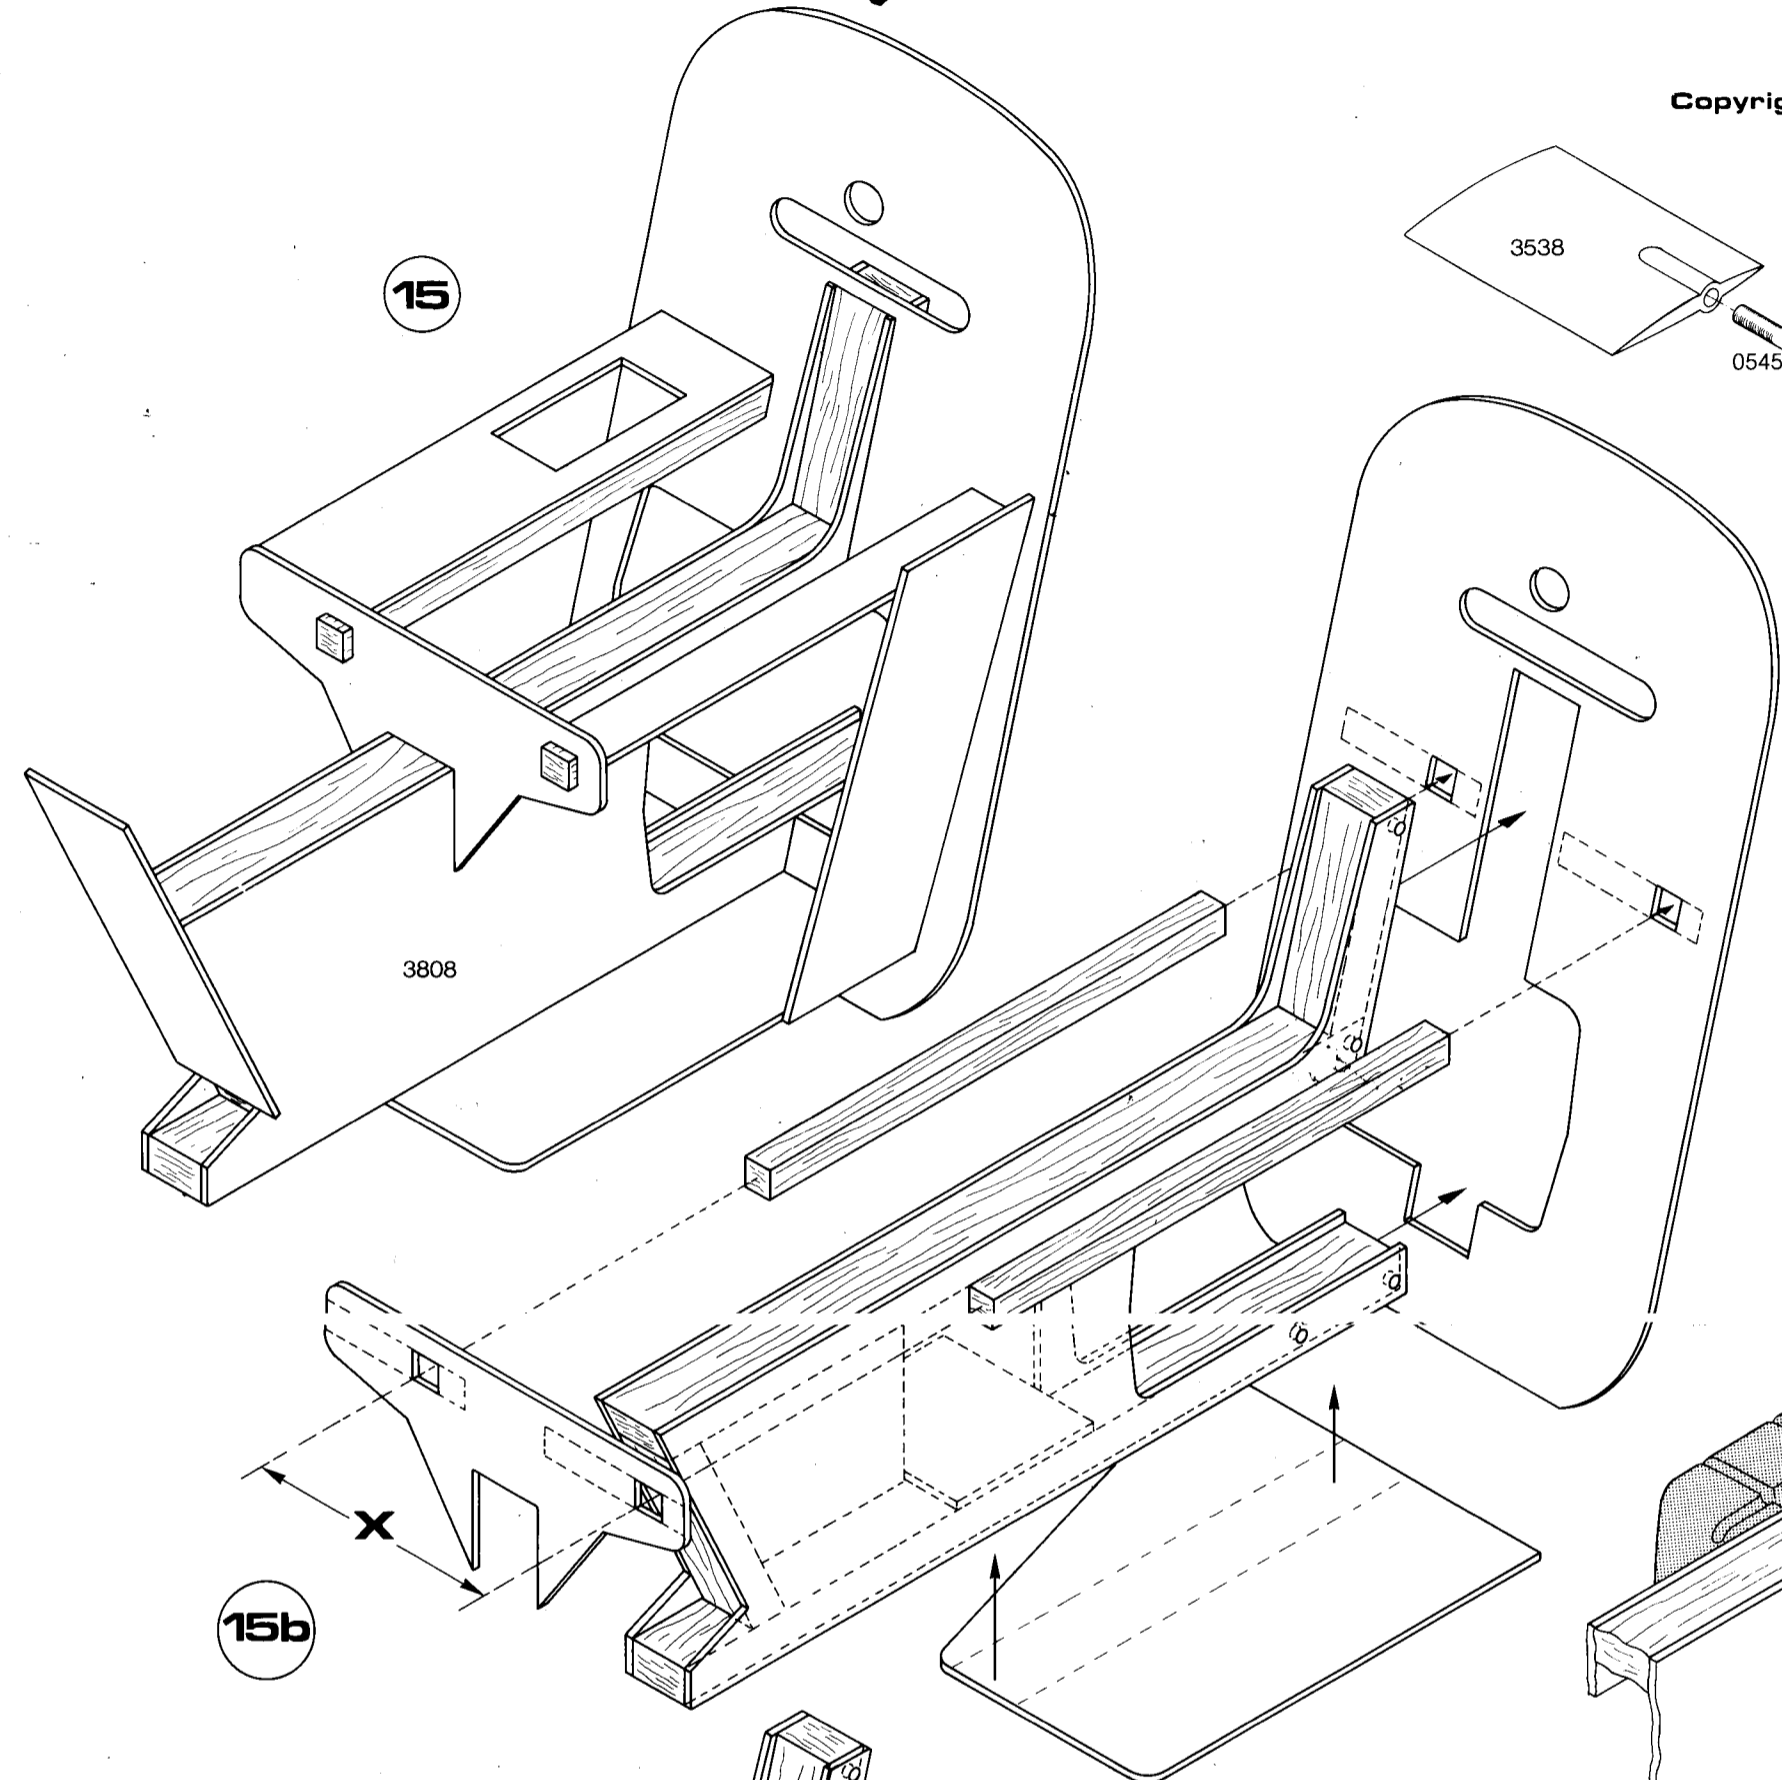

Junior 50

PLAN 1

Schlüter

Copyright by Schlüter Modellbau 6052 Mühlheim/Main West Germany
Robbe Modellsport GmbH 6424 Grebenheim

Junior 50

HECKROTOR BALANCE-ACHSE No. S1346
TAIL-ROTOR BALANCE-DEVICE

Schlüter

Junior 50

PLAN 3

Copyright by Schlüter Modellbau 6052 Mülheim/Main West Germany
Robbe Modellsporf GmbH 6424 Grebenhain

HAUPTROTOR-EINSTELHILFE
FLY-BAR-LOCK No.S1345

ROTORBLATT WAAGE
ROTOR BLADE SCALE /BALANCER No.S1367