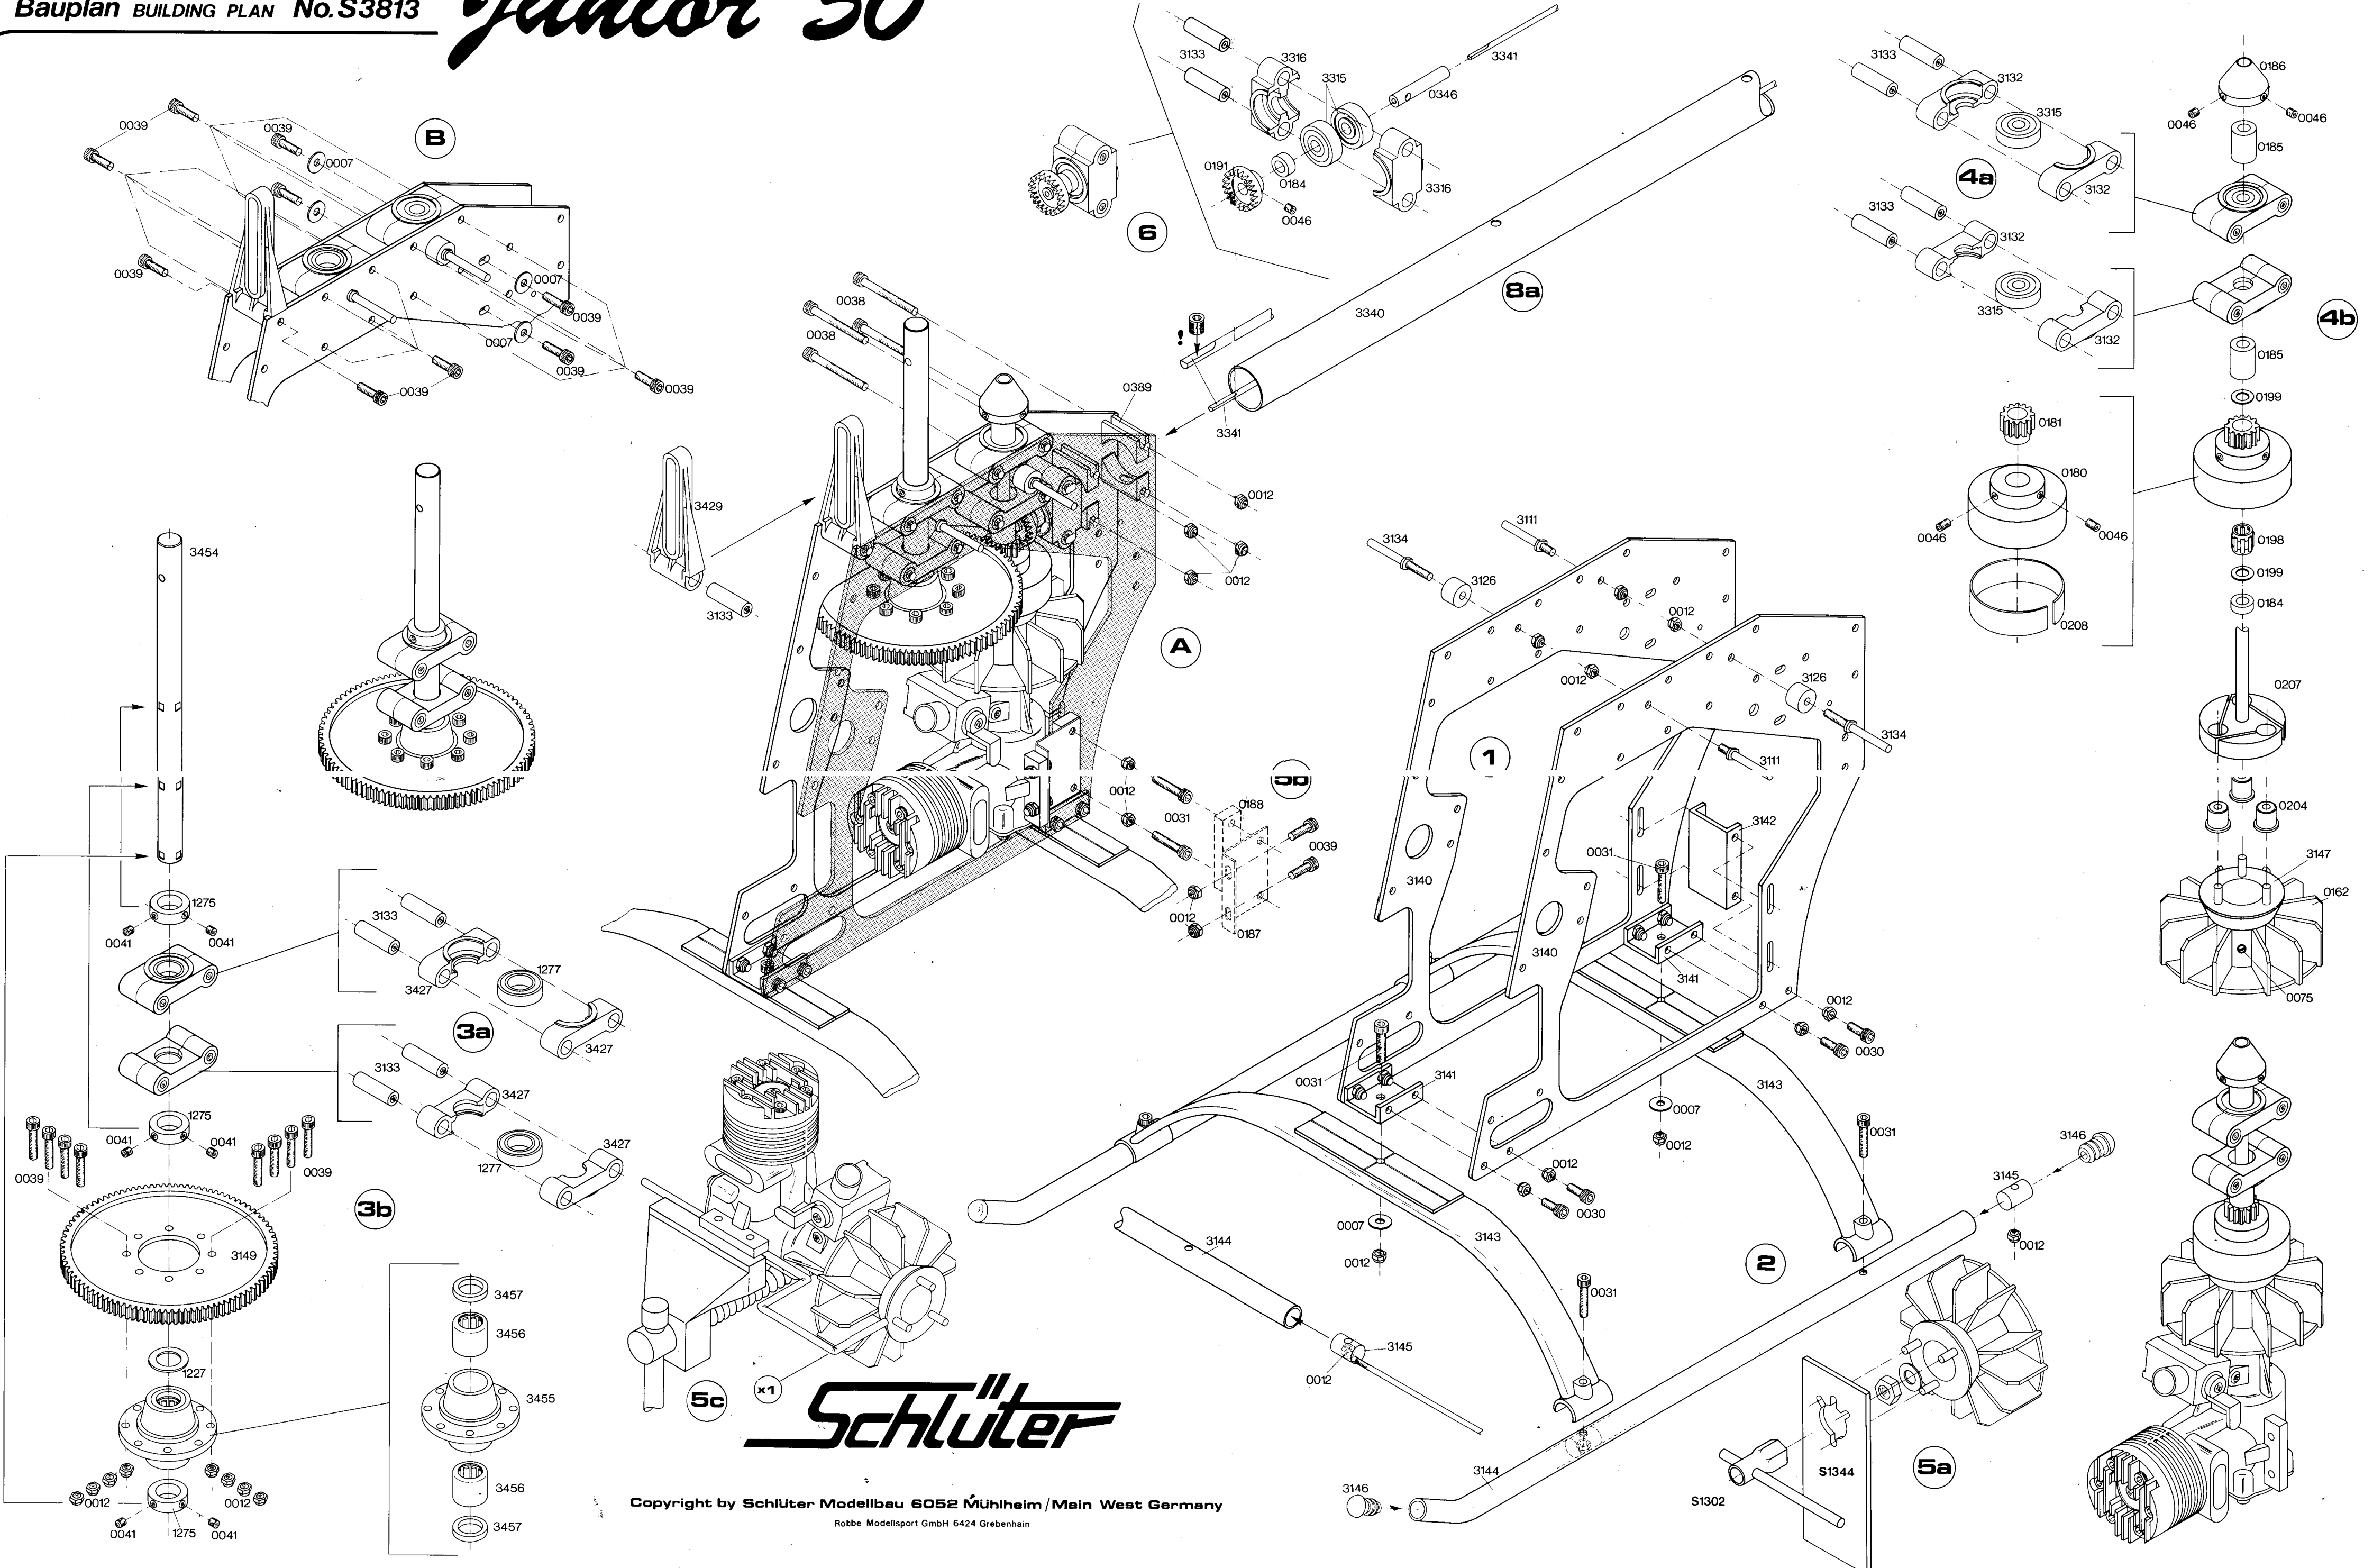

Junior 50

PLAN 1

Schlüter

Copyright by Schlüter Modellbau 6052 Mühlheim/Main West Germany
Robbe Modellsport GmbH 6424 Grebenheim

Junior 50

HECKROTOR BALANCE-ACHSE No. S1346
TAIL-ROTOR BALANCE-DEVICE

Schlüter