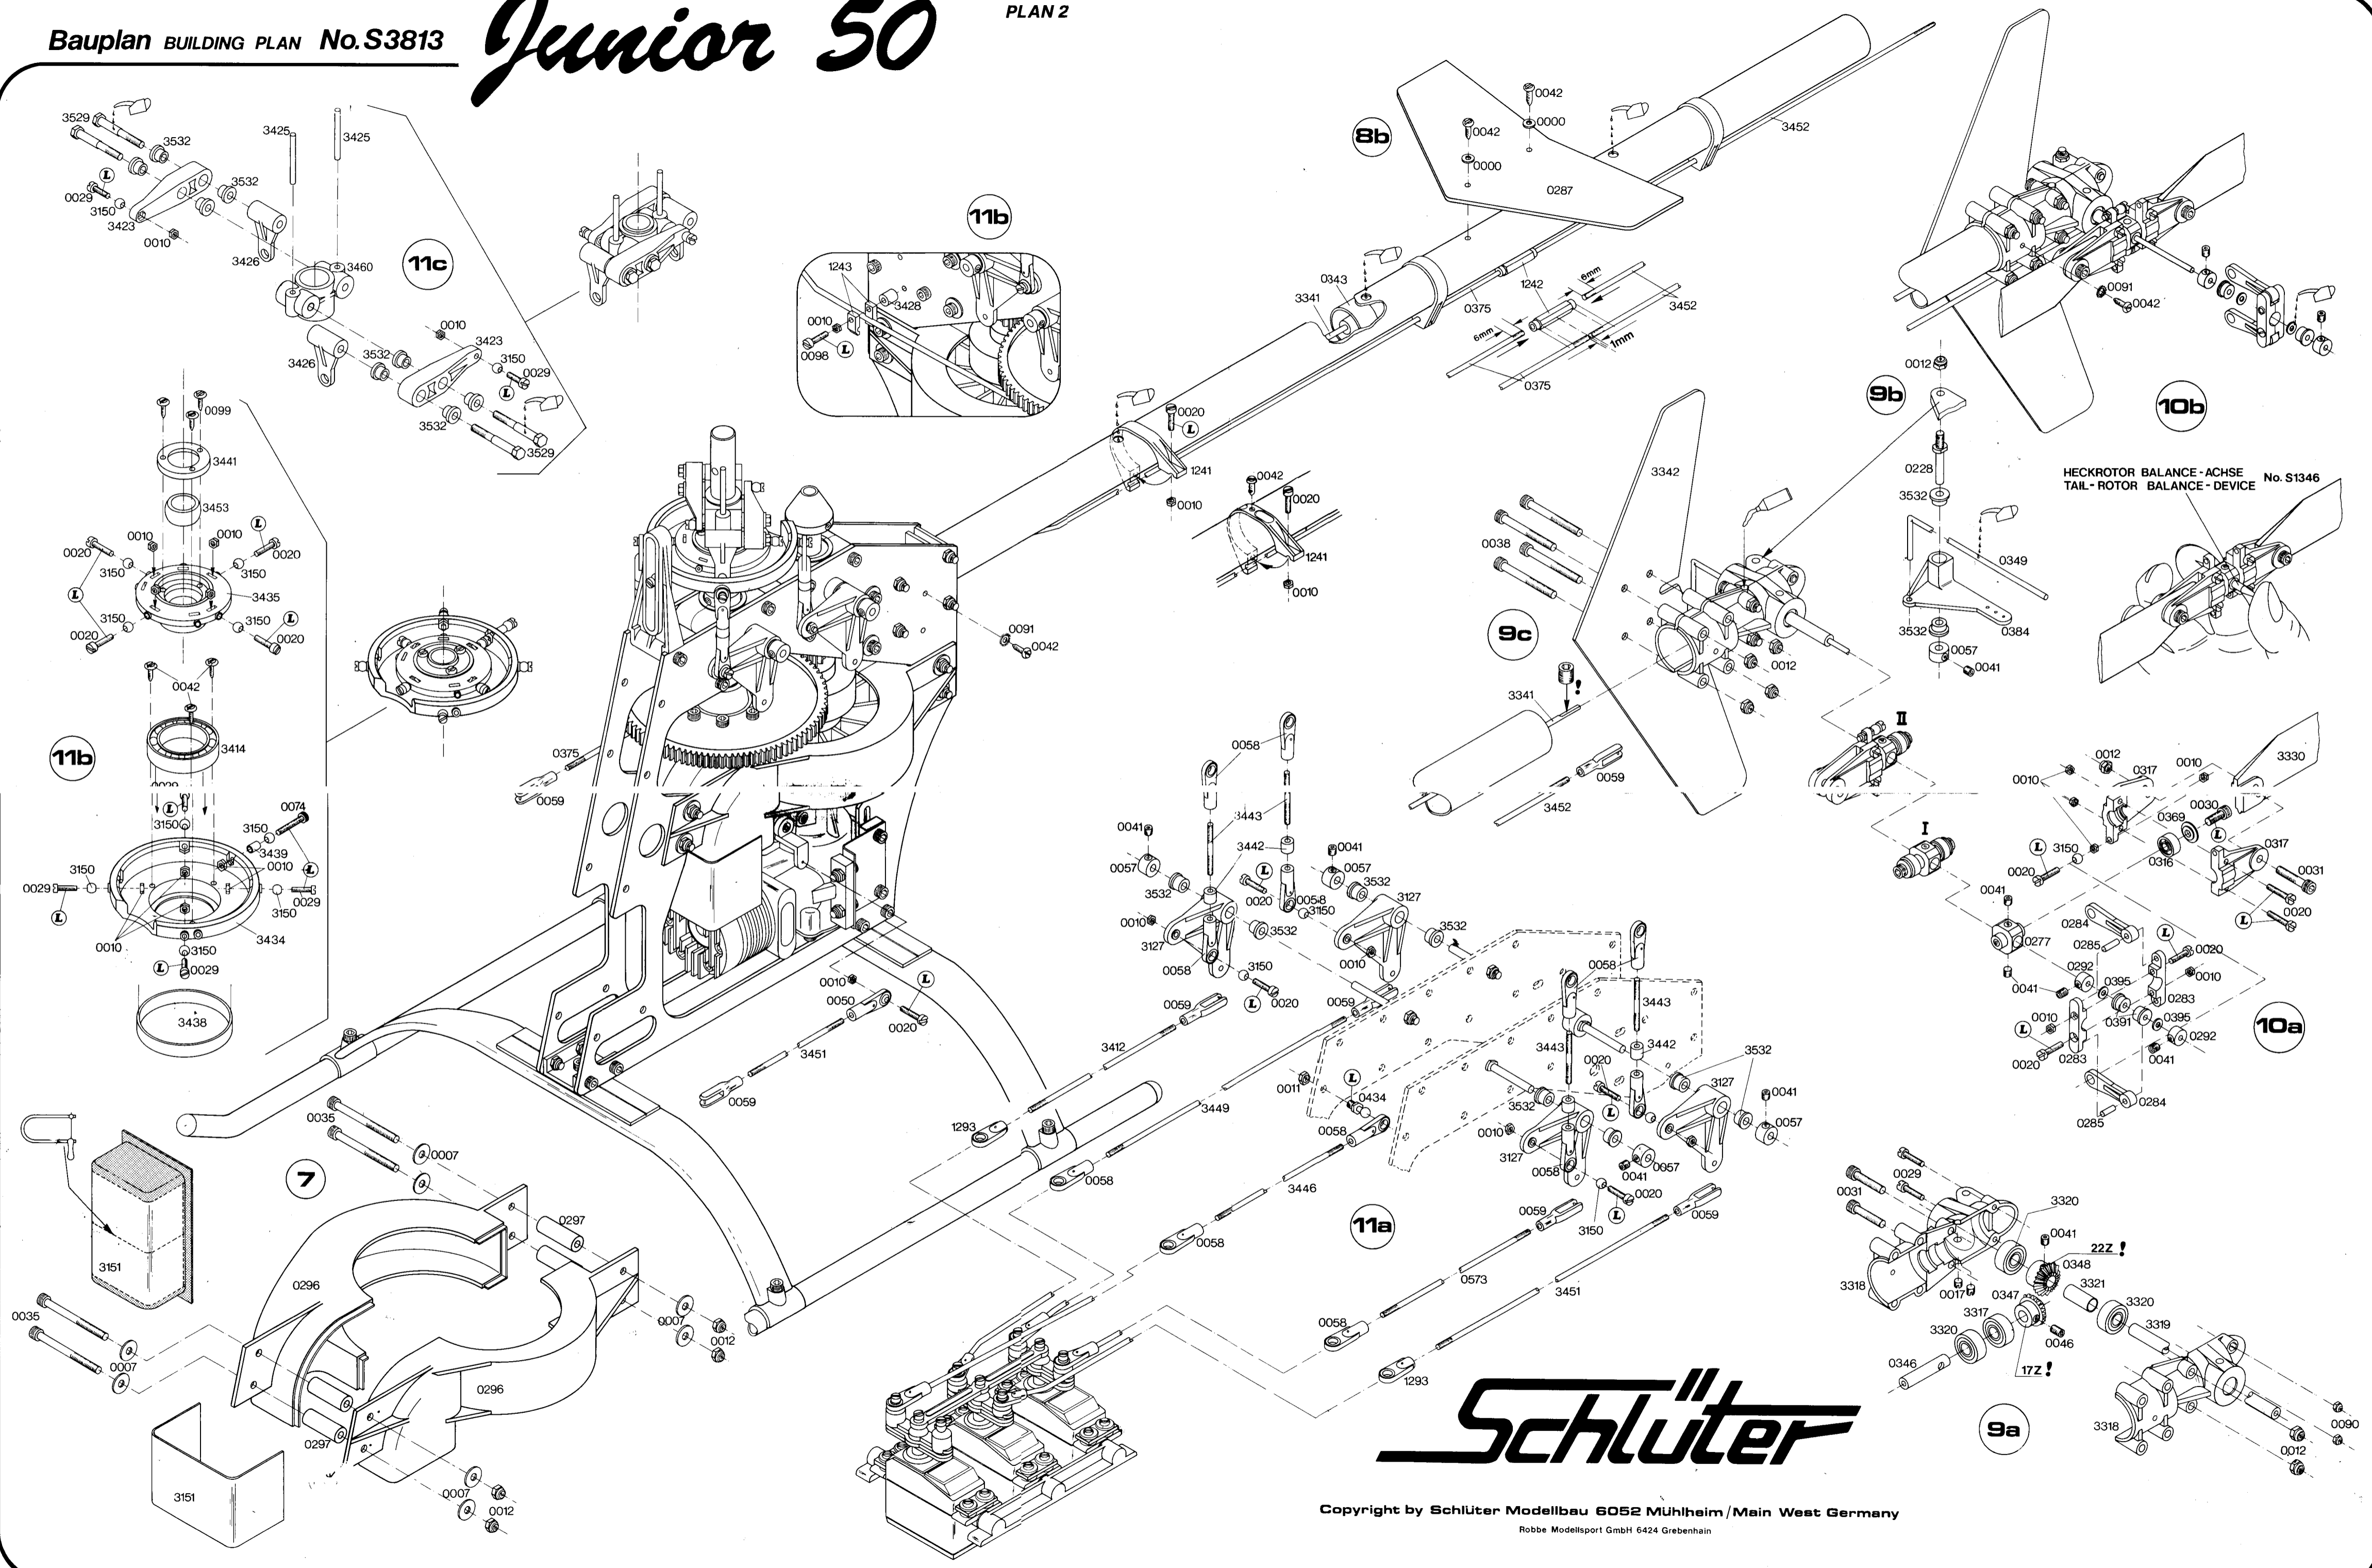

Junior 50

PLAN 1

Schlüter

Copyright by Schlüter Modellbau 6052 Mühlheim/Main West Germany
Robbe Modellsport GmbH 6424 Grebenheim

Junior 50

HECKROTOR BALANCE-ACHSE No. S1346
TAIL-ROTOR BALANCE-DEVICE

Schlüter

Junior 50

PLAN 3

Copyright by Schlüter Modellbau 6052 Mülheim/Main West Germany
Robbe Modellsporf GmbH 6424 Grebenhain

HAUPTROTOR-EINSTELHILFE
FLY-BAR-LOCK No.S1345

ROTORBLATT WAAGE
ROTOR BLADE SCALE /BALANCER No.S1367