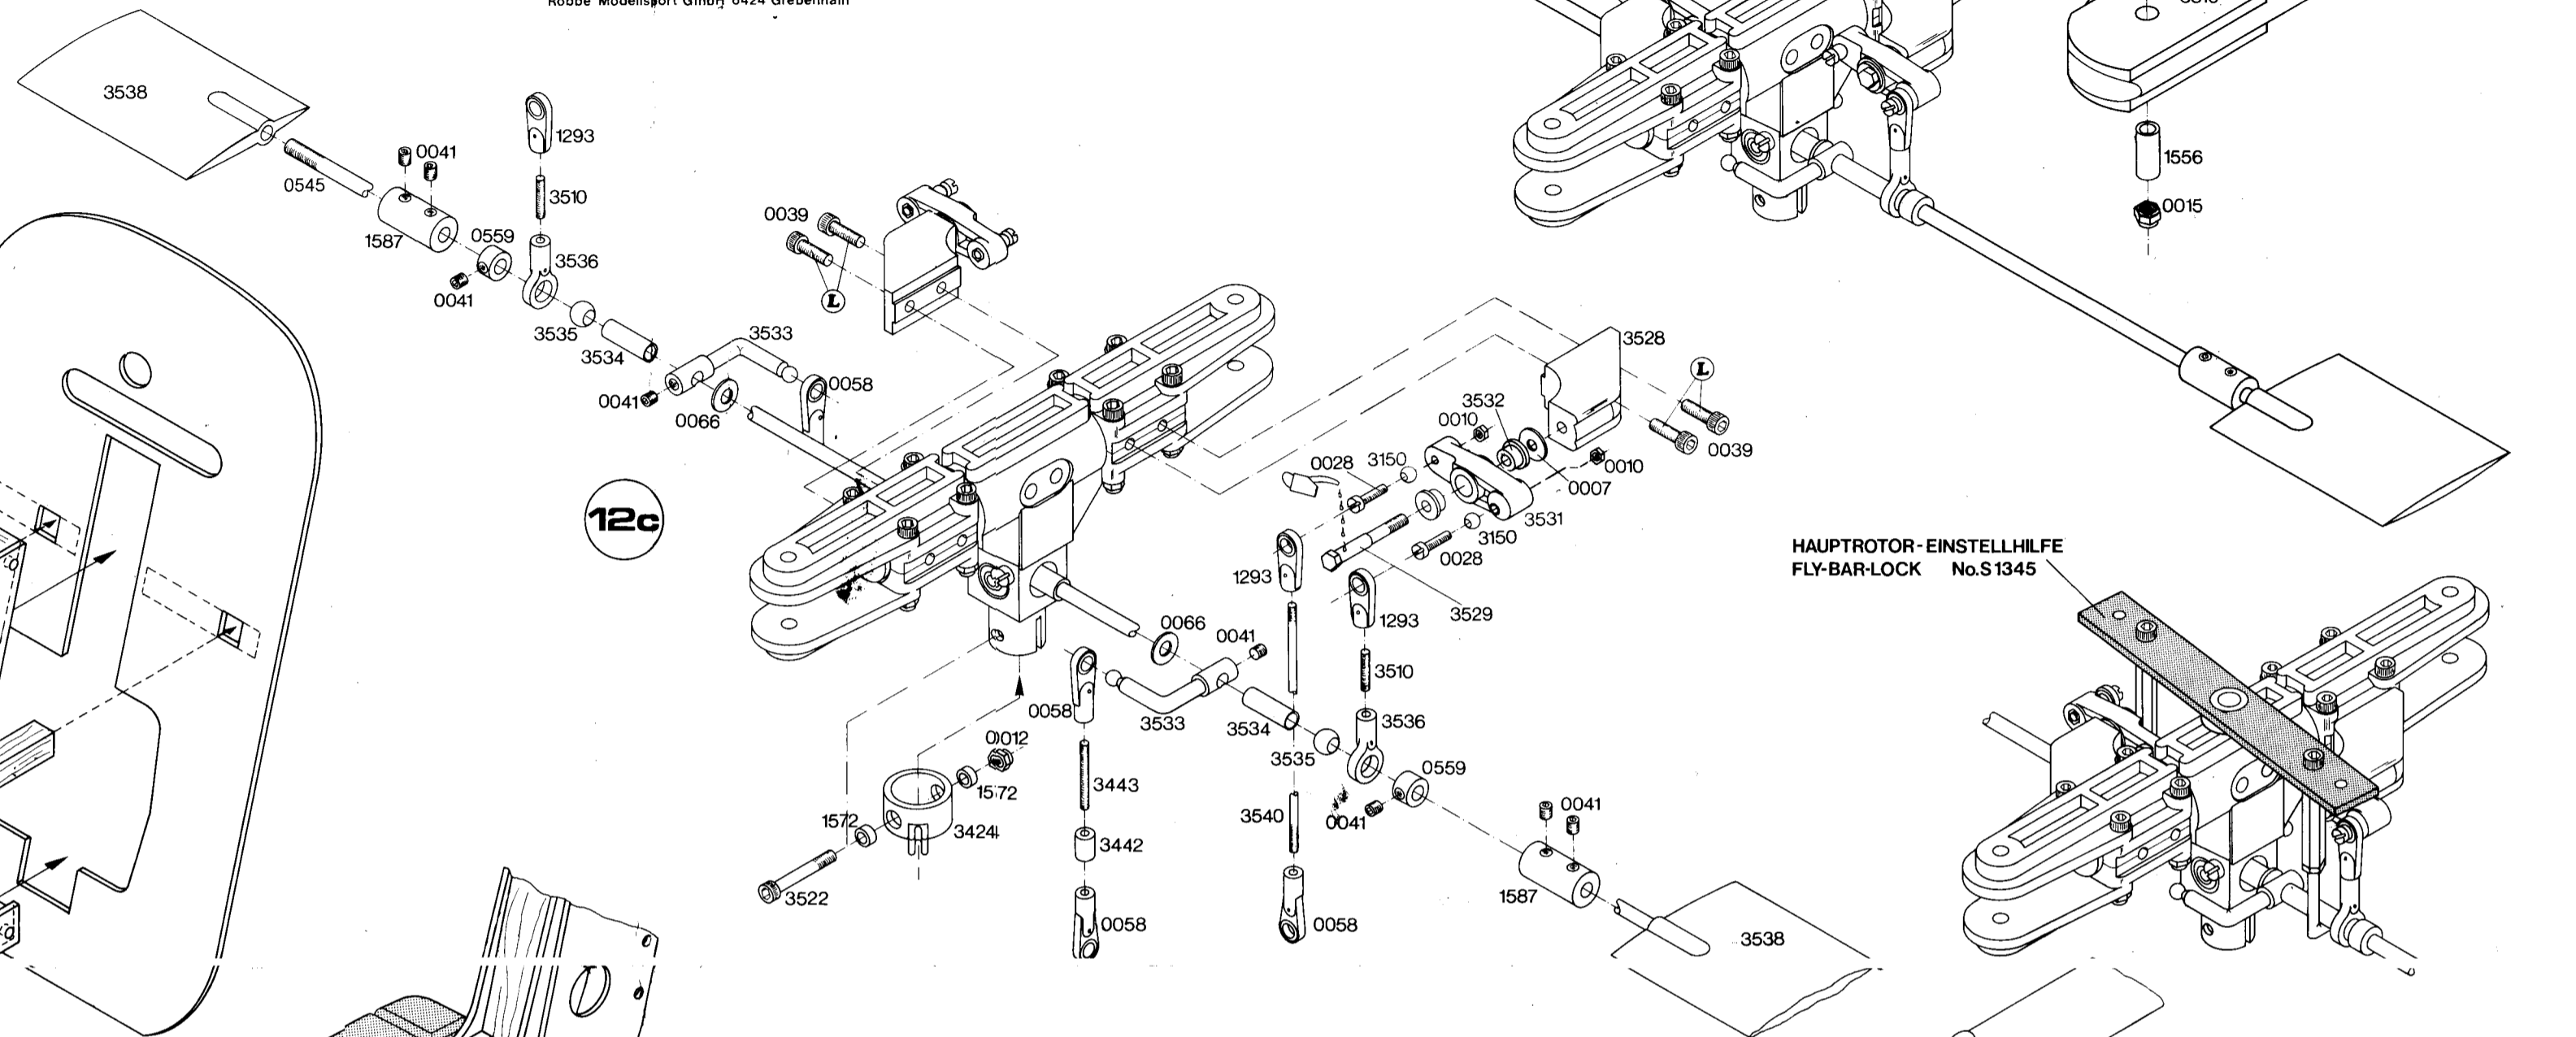

Junior 50

PLAN 1

Schlüter

Copyright by Schlüter Modellbau 6052 Mühlheim/Main West Germany
Robbe Modellsport GmbH 6424 Grebenheim

Junior 50

HECKROTOR BALANCE-ACHSE No. S1346
TAIL-ROTOR BALANCE-DEVICE

Schlüter

Junior 50

PLAN 3

Copyright by Schlüter Modellbau 6052 Mülheim/Main West Germany
Robbe Modellsporf GmbH 6424 Grebenhain

HAUPTROTOR-EINSTELHILFE
FLY-BAR-LOCK No.S1345

ROTORBLATT WAAGE
ROTOR BLADE SCALE /BALANCER No.S1367