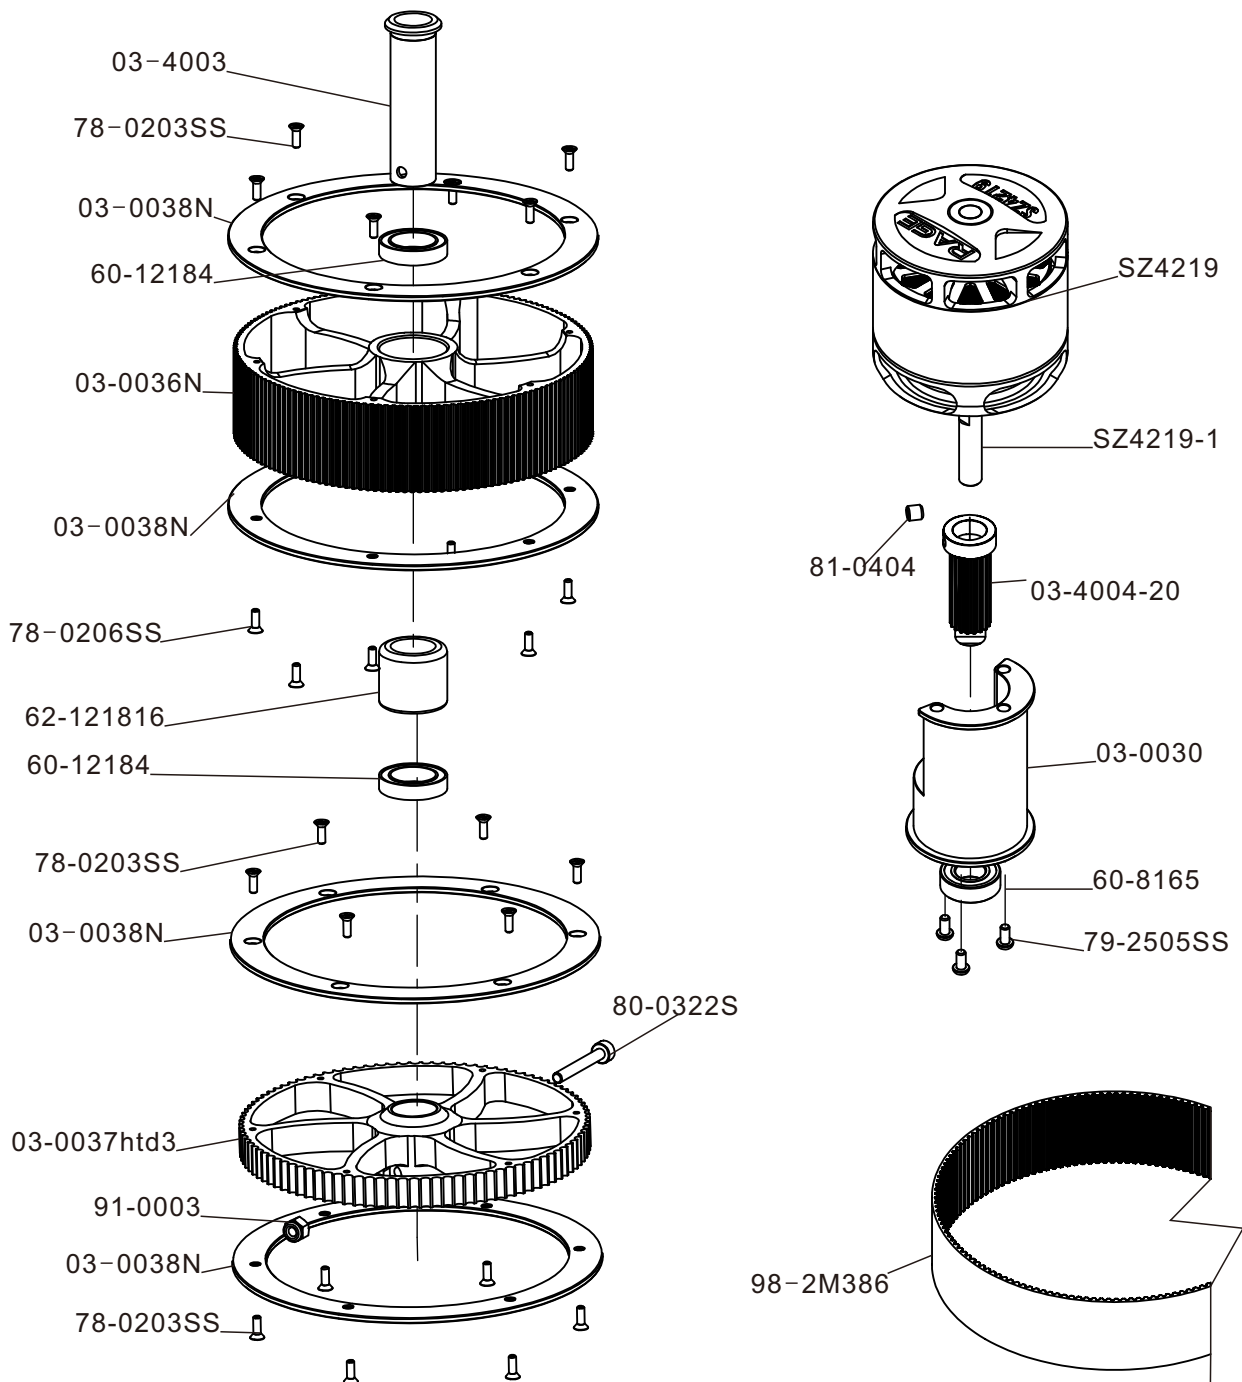

Parts No.	Description	Remark
02-0701	Stainless link balls	10 pcs/bag
02-0709ST	Ball links 2.5mm	10 pcs/bag
03-0013	Exo Main Grip	1pcs/bag
03-0014	Exo Main Grip Arm	1pcs/bag
03-0015	Rotor Hub	1pcs/bag
03-0318S	Exo Swash Plate	1set/bag
03-2002	Exo Main Grip Spacer	2pcs/bag
06-0105	Fbl Brass Bushing	2 pcs/bag
10-0004	Swashdriver	1 pcs/bag
10-5003	Ring 3x5x1.5	2 pcs/bag
10-8001	Fbl Link Assembly	1 set/bag
80-2508SS	Cap Head Stainless Bolt M2.5x8	10 pcs/bag
60-8165	Ball Bearings 8x16x5	2 pcs/bag
61-3062	Flanged Bearings 3x6x2	4 pcs/bag
63-8165	Thrust Bearings 8x16x5	2 pcs/bag
79-0408	Button Head Bolts M4x8	10 pcs/bag
80-0318SS	Cap Head Stainless Bolt M3x18	2pcs/bag
80-0416	Cap Head Bolt M4x16	10pcs/bag
80-0428S	Cap Head Bolt M4x28 Shanked	2pcs/bag
81-0316	Set Screws M3x16	10 pcs/bag
82-3502	Washer 3.2x5.2x0.2	10 pcs/bag
82-41216	Washer 4x12x1.6	10 pcs/bag
82-821003	Washers 8.2x10x0.3	10 pcs/bag
90-0302	Hex Nuts 3x2.5	10 pcs/bag
91-0004	Nylon Lock Nuts M4	10 pcs/bag
F-04-515T	515mm carbon blades for 550	1 set/bag

Parts No.	Description	Remark
03-0030	Exo Drive Pulley Mount	1pcs/bag
03-0036N	Exo Main Pulley	1pcs/bag
03-0037htd3	Exo Tail Drive Pulley	1pcs/bag
03-0038N	Exo Pulley Cover	2pcs/bag
03-4003	Exo Auto Hub	1pcs/bag
03-4004-20	Exo Drive Pulley 20 Teeth	1pcs/bag
60-12184	Ball Bearings 12x18x4	2pcs/bag
60-8165	Ball Bearings 8x16x5	2 pcs/bag
62-121816	One Way Bearing 12x18x16	1 pcs/bag
78-0203SS	Flat Head Stainless Bolt M2x3	10 pcs/bag
79-2505SS	Button Head Stainless Bolt M2.5x5	10 pcs/bag
80-0322S	Shanked Bolts M3x22	2 pcs/bag
91-0003	Nylon Lock Nuts M3	10 pcs/bag
98-2M386	2M Belt 386MMx22MM	1pcs/bag
SZ4219	Rage 4219 Motor Kv 1050	1pcs/bag
SZ4219-1	Rage 4219 Motor Shaft 6mm	1pcs/bag