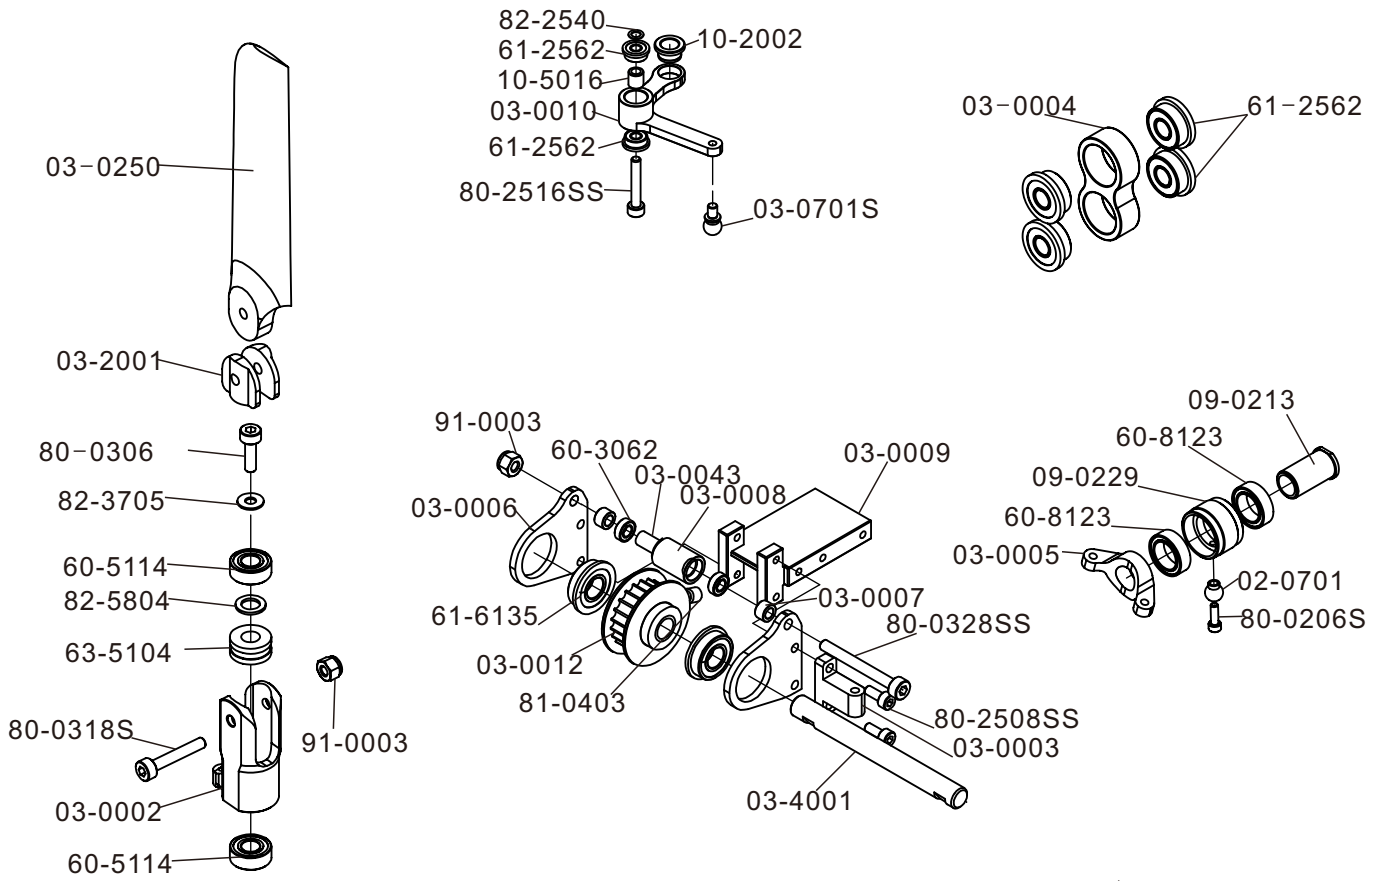

Exo 500

Part List

Version 1.4/2016

Parts No.	Description	Remark
09-0213	Tail Pitch Slider	1 pcs/bag
02-0701	Stainless link balls	10 pcs/bag
03-0701S	Short Solid Ball	2pcs/bag
02-0709	Ball links	10 pcs/bag
03-0001	Exo Tail Boom	1pcs/bag
03-0002	Exo Tail Grip	1pcs/bag
03-0003	Pitch Leveler Mount	1pcs/bag
03-0004	"8" Shape Link	1pcs/bag
03-0006	Exo Gear Box Frame	2pcs/bag
03-0005	Exo Tail Pitch Arm	1pcs/bag
03-0007	Tail Guide Collar	2pcs/bag
03-0008	Tail Guide Wheel	1pcs/bag
03-0009	Exo Gear Box Mount	1pcs/bag
03-0010	Tail Arm	1pcs/bag
03-0012	Exo Tail Pulley Set	1set/bag
03-0250	85mm Tail Blades	2pcs/bag
03-0043	Tail Guide Collar	1pcs/bag
03-1001G	Exo Tail Fin Green	1pcs/bag
03-1001R	Exo Tail Fin Red	1pcs/bag
03-1002	Exo Tail Mount Climper	2pcs/bag
03-1011S	Exo Tail Link Set	1set/bag
03-2001	Exo Tail Blades Spacer	2pcs/bag
03-2008	Exo Tail Fin Spacer	1pcs/bag
03-4001	Exo Tail Shaft	2pcs/bag
09-0229	Tail pitch slider w, BB	1 pcs/bag
09-7209	6mm Hole Tail Hub	1 pcs/bag
10-2002	Tail Arm Ball Holder	1 pcs/bag
10-5016	Spacer Tail Control Arm	1 pcs/bag
60-3062	Ball Bearings 3x6x2	4 pcs/bag
60-5114	Ball Bearings 5x11x4	2 pcs/bag
60-8123	Ball Bearings 8x12x3	2 pcs/bag
61-2562	Flanged Bearings 2.5x6x2.6	4 pcs/bag
61-2562	Flanged Bearings 2.5x6x2.6	4 pcs/bag
61-6135	Flanged Bearings 6x13x5	2 pcs/bag
63-5104	Thrust Bearing 5x10x4	2pcs/bag
80-0206s	Cap Head Bolts 2x6	10 pcs/bag
80-0306	Cap Head Bolts M3x6	10 pcs/bag
80-0318S	Cap Head Bolts M3x18 Shanked	10 pcs/bag
80-0328SS	Cap Head Stainless Bolts M3x28	10 pcs/bag
80-2506SS	Cap Head Stainless Bolt M2.5x6	10 pcs/bag
80-2508SS	Cap Head Stainless Bolt M2.5x8	10 pcs/bag
80-2510SS	Cap Head Stainless Bolts M2.5x10	10 pcs/bag
80-2514SS	Cap Head Stainless Bolts M2.5x14	10 pcs/bag
80-2516SS	Cap Head Stainless Bolts M2.5x16	10 pcs/bag
81-0403	No Head Screw M4x3	10 pcs/bag
82-2540	Washers 2.5x4.1x0.2	10 pcs/bag
82-3705	Washers 3x7x0.5	10 pcs/bag
82-5804	Washers 5x8x0.4	10 pcs/bag
91-0003	Nylon Lock Nuts M3	10 pcs/bag
98-1569	Belt 3Mx1569MM 6mm Wide	1pcs/bag