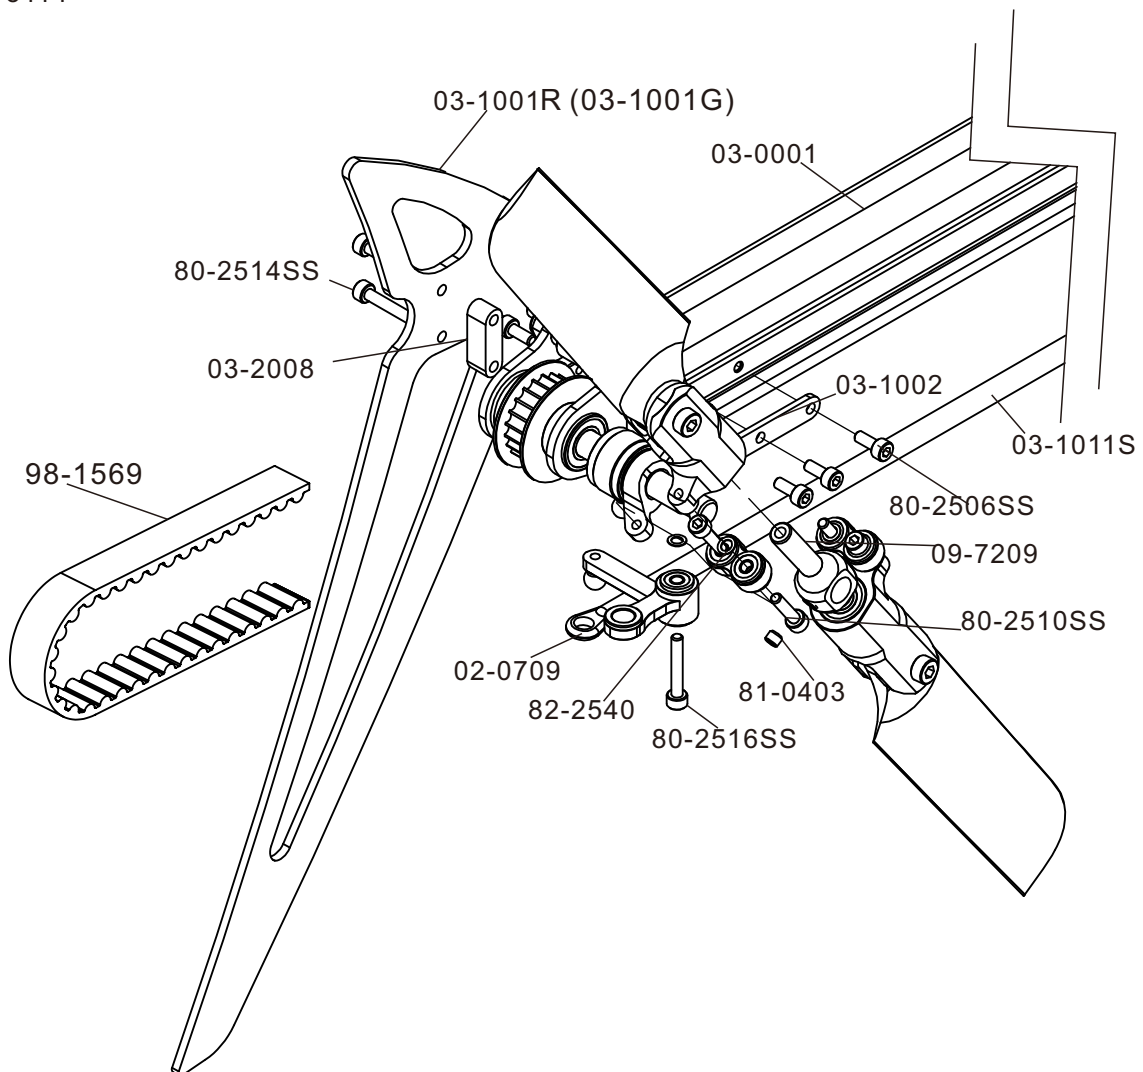

Exo 500

Part List

Version 1.4/2016

Parts No.	Description	Remark
09-0213	Tail Pitch Slider	1 pcs/bag
02-0701	Stainless link balls	10 pcs/bag
03-0701S	Short Solid Ball	2pcs/bag
02-0709	Ball links	10 pcs/bag
03-0001	Exo Tail Boom	1pcs/bag
03-0002	Exo Tail Grip	1pcs/bag
03-0003	Pitch Leveler Mount	1pcs/bag
03-0004	"8" Shape Link	1pcs/bag
03-0006	Exo Gear Box Frame	2pcs/bag
03-0005	Exo Tail Pitch Arm	1pcs/bag
03-0007	Tail Guide Collar	2pcs/bag
03-0008	Tail Guide Wheel	1pcs/bag
03-0009	Exo Gear Box Mount	1pcs/bag
03-0010	Tail Arm	1pcs/bag
03-0012	Exo Tail Pulley Set	1set/bag
03-0250	85mm Tail Blades	2pcs/bag
03-0043	Tail Guide Collar	1pcs/bag
03-1001G	Exo Tail Fin Green	1pcs/bag
03-1001R	Exo Tail Fin Red	1pcs/bag
03-1002	Exo Tail Mount Climper	2pcs/bag
03-1011S	Exo Tail Link Set	1set/bag
03-2001	Exo Tail Blades Spacer	2pcs/bag
03-2008	Exo Tail Fin Spacer	1pcs/bag
03-4001	Exo Tail Shaft	2pcs/bag
09-0229	Tail pitch slider w, BB	1 pcs/bag
09-7209	6mm Hole Tail Hub	1 pcs/bag
10-2002	Tail Arm Ball Holder	1 pcs/bag
10-5016	Spacer Tail Control Arm	1 pcs/bag
60-3062	Ball Bearings 3x6x2	4 pcs/bag
60-5114	Ball Bearings 5x11x4	2 pcs/bag
60-8123	Ball Bearings 8x12x3	2 pcs/bag
61-2562	Flanged Bearings 2.5x6x2.6	4 pcs/bag
61-2562	Flanged Bearings 2.5x6x2.6	4 pcs/bag
61-6135	Flanged Bearings 6x13x5	2 pcs/bag
63-5104	Thrust Bearing 5x10x4	2pcs/bag
80-0206s	Cap Head Bolts 2x6	10 pcs/bag
80-0306	Cap Head Bolts M3x6	10 pcs/bag
80-0318S	Cap Head Bolts M3x18 Shanked	10 pcs/bag
80-0328SS	Cap Head Stainless Bolts M3x28	10 pcs/bag
80-2506SS	Cap Head Stainless Bolt M2.5x6	10 pcs/bag
80-2508SS	Cap Head Stainless Bolt M2.5x8	10 pcs/bag
80-2510SS	Cap Head Stainless Bolts M2.5x10	10 pcs/bag
80-2514SS	Cap Head Stainless Bolts M2.5x14	10 pcs/bag
80-2516SS	Cap Head Stainless Bolts M2.5x16	10 pcs/bag
81-0403	No Head Screw M4x3	10 pcs/bag
82-2540	Washers 2.5x4.1x0.2	10 pcs/bag
82-3705	Washers 3x7x0.5	10 pcs/bag
82-5804	Washers 5x8x0.4	10 pcs/bag
91-0003	Nylon Lock Nuts M3	10 pcs/bag
98-1569	Belt 3Mx1569MM 6mm Wide	1pcs/bag