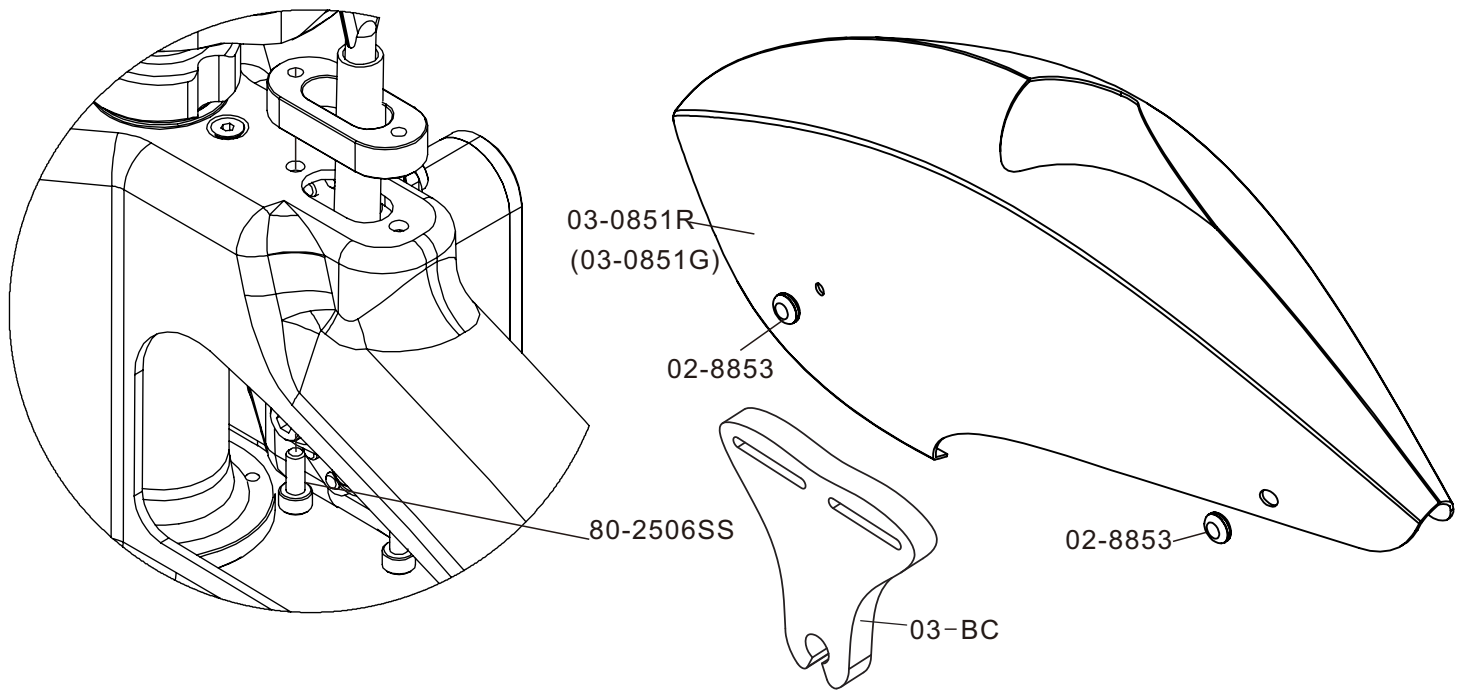

Parts No.	Description	Remark
02-0701	Stainless link balls	10 pcs/bag
02-0709ST	Ball links 2.5mm	10 pcs/bag
02-8853	8mm Canopy Grommets	10 pcs/bag
03-0016	Exo Swash Guide	1pcs/bag
03-0019	Servo Washer	2pcs/bag
03-0027	ESC Mount Crossmember	2pcs/bag
03-0031GY	Exo Gyro Tray Cross Member	2pcs/bag
03-0051	Exo Front Canopy Mount	2pcs/bag
03-0052	Exo Canopy Mount Rear	2pcs/bag
03-0851G	Exo Canopy Green	1pcs/bag
03-0851R	Exo Canopy Red	1pcs/bag
03-0851U	Exo Canopy Unpainted	1pcs/bag
03-1003	Exo Gyro Mount	1pcs/bag
03-1004	ESC Mount Frame	1pcs/bag
03-1005	Exo Strutes	2pcs/bag
03-1006	Exo Rear Servo Spacer	2pcs/bag
03-1010	Carbon Body	1pcs/bag
03-2005	Exo Strute Mount	2pcs/bag
03-2007	Swash Guide Tube	1pcs/bag
03-BC	EXO Blade Caddy	1pcs/bag
04-8703	Quick releaser Button	2 pcs/bag
78-0312SS	Flat Head Stainless Bolts M3x12	10 pcs/bag
78-2504SS	Flat Head Stainless Bolts M2.5x4	10 pcs/bag
78-2506SS	Flat Head Stainless Bolts M2.5x6	10 pcs/bag
79-0306SS	Button Head Stainless Bolts M3x6	10 pcs/bag
80-0208S	Cap Head Bolts 2x8	10 pcs/bag
80-0308SS	Cap Head Stainless Bolt M3x8	10 pcs/bag
80-0314SS	Cap Head Stainless Bolt M3x14	10 pcs/bag
80-2506SS	Cap Head Stainless Bolt M2.5x6	10 pcs/bag
80-2508SS	Cap Head Stainless Bolt M2.5x8	10 pcs/bag
80-2510SS	Cap Head Stainless Bolt M2.5x10	10 pcs/bag
81-0316	Set Screws M3x16	10 pcs/bag
82-2562	Washers 2.6x5.2x0.3	10 pcs/bag
82-3705	Washers 3x7x0.5	10 pcs/bag
90-0201	Hex Nuts 2x1	10 pcs/bag
E-LG-03	Exo Linkage Set	1set/bag