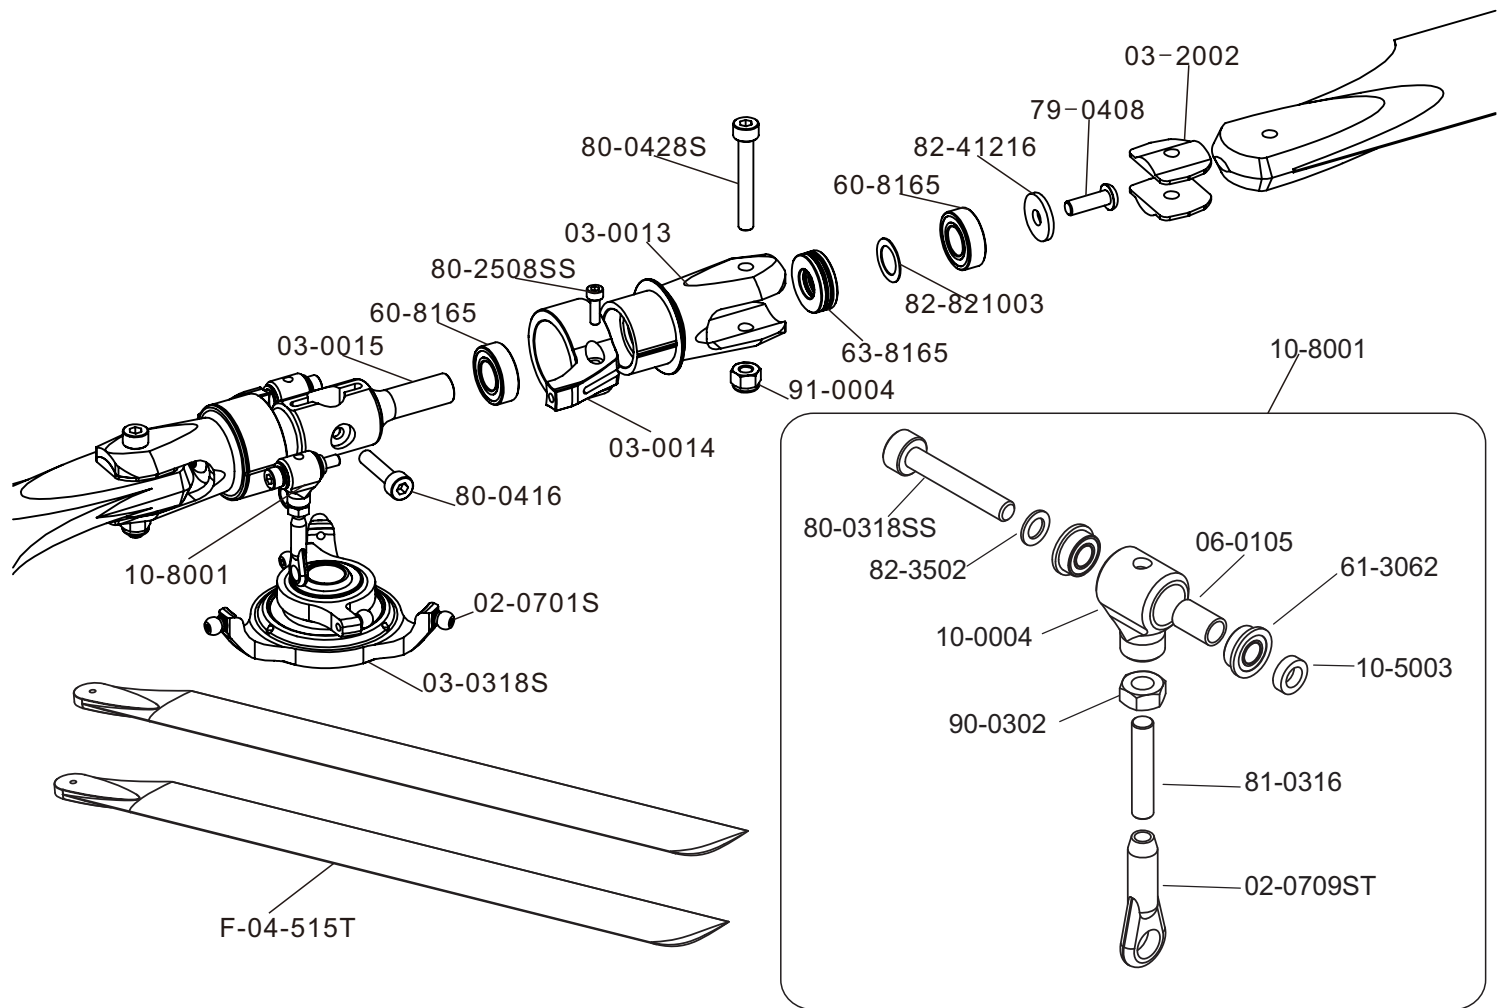

Exo 500

Part List

Version 1.4/2016

Parts No.	Description	Remark
09-0213	Tail Pitch Slider	1 pcs/bag
02-0701	Stainless link balls	10 pcs/bag
03-0701S	Short Solid Ball	2pcs/bag
02-0709	Ball links	10 pcs/bag
03-0001	Exo Tail Boom	1pcs/bag
03-0002	Exo Tail Grip	1pcs/bag
03-0003	Pitch Leveler Mount	1pcs/bag
03-0004	"8" Shape Link	1pcs/bag
03-0006	Exo Gear Box Frame	2pcs/bag
03-0005	Exo Tail Pitch Arm	1pcs/bag
03-0007	Tail Guide Collar	2pcs/bag
03-0008	Tail Guide Wheel	1pcs/bag
03-0009	Exo Gear Box Mount	1pcs/bag
03-0010	Tail Arm	1pcs/bag
03-0012	Exo Tail Pulley Set	1set/bag
03-0250	85mm Tail Blades	2pcs/bag
03-0043	Tail Guide Collar	1pcs/bag
03-1001G	Exo Tail Fin Green	1pcs/bag
03-1001R	Exo Tail Fin Red	1pcs/bag
03-1002	Exo Tail Mount Climper	2pcs/bag
03-1011S	Exo Tail Link Set	1set/bag
03-2001	Exo Tail Blades Spacer	2pcs/bag
03-2008	Exo Tail Fin Spacer	1pcs/bag
03-4001	Exo Tail Shaft	2pcs/bag
09-0229	Tail pitch slider w, BB	1 pcs/bag
09-7209	6mm Hole Tail Hub	1 pcs/bag
10-2002	Tail Arm Ball Holder	1 pcs/bag
10-5016	Spacer Tail Control Arm	1 pcs/bag
60-3062	Ball Bearings 3x6x2	4 pcs/bag
60-5114	Ball Bearings 5x11x4	2 pcs/bag
60-8123	Ball Bearings 8x12x3	2 pcs/bag
61-2562	Flanged Bearings 2.5x6x2.6	4 pcs/bag
61-2562	Flanged Bearings 2.5x6x2.6	4 pcs/bag
61-6135	Flanged Bearings 6x13x5	2 pcs/bag
63-5104	Thrust Bearing 5x10x4	2pcs/bag
80-0206s	Cap Head Bolts 2x6	10 pcs/bag
80-0306	Cap Head Bolts M3x6	10 pcs/bag
80-0318S	Cap Head Bolts M3x18 Shanked	10 pcs/bag
80-0328SS	Cap Head Stainless Bolts M3x28	10 pcs/bag
80-2506SS	Cap Head Stainless Bolt M2.5x6	10 pcs/bag
80-2508SS	Cap Head Stainless Bolt M2.5x8	10 pcs/bag
80-2510SS	Cap Head Stainless Bolts M2.5x10	10 pcs/bag
80-2514SS	Cap Head Stainless Bolts M2.5x14	10 pcs/bag
80-2516SS	Cap Head Stainless Bolts M2.5x16	10 pcs/bag
81-0403	No Head Screw M4x3	10 pcs/bag
82-2540	Washers 2.5x4.1x0.2	10 pcs/bag
82-3705	Washers 3x7x0.5	10 pcs/bag
82-5804	Washers 5x8x0.4	10 pcs/bag
91-0003	Nylon Lock Nuts M3	10 pcs/bag
98-1569	Belt 3Mx1569MM 6mm Wide	1pcs/bag